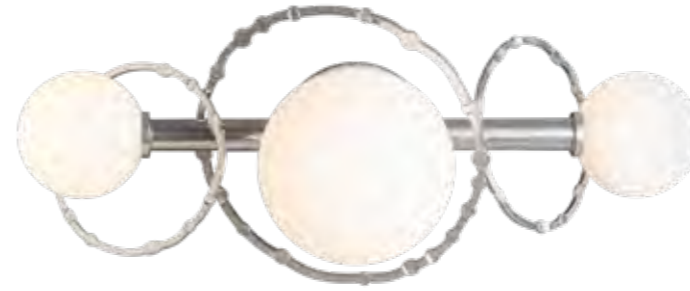

Thumbprint Clear (ZM0709)

OLYMPUS 3-LIGHT SCONCE - 201360

8" h x 21.8" w x 9" d - 4.2 lbs - 5" OD backplate
4.3" vertical mounting ht - 10.9" horizontal mounting ht
G9 sockets (3), 60 W max, G9 bulbs
Note: Can hang vertically or horizontally

ITEM #	FINISH	GLASS
201360-SKT	10 | 84	Opal (GG0712)
	14 | 85	
	82 | 86