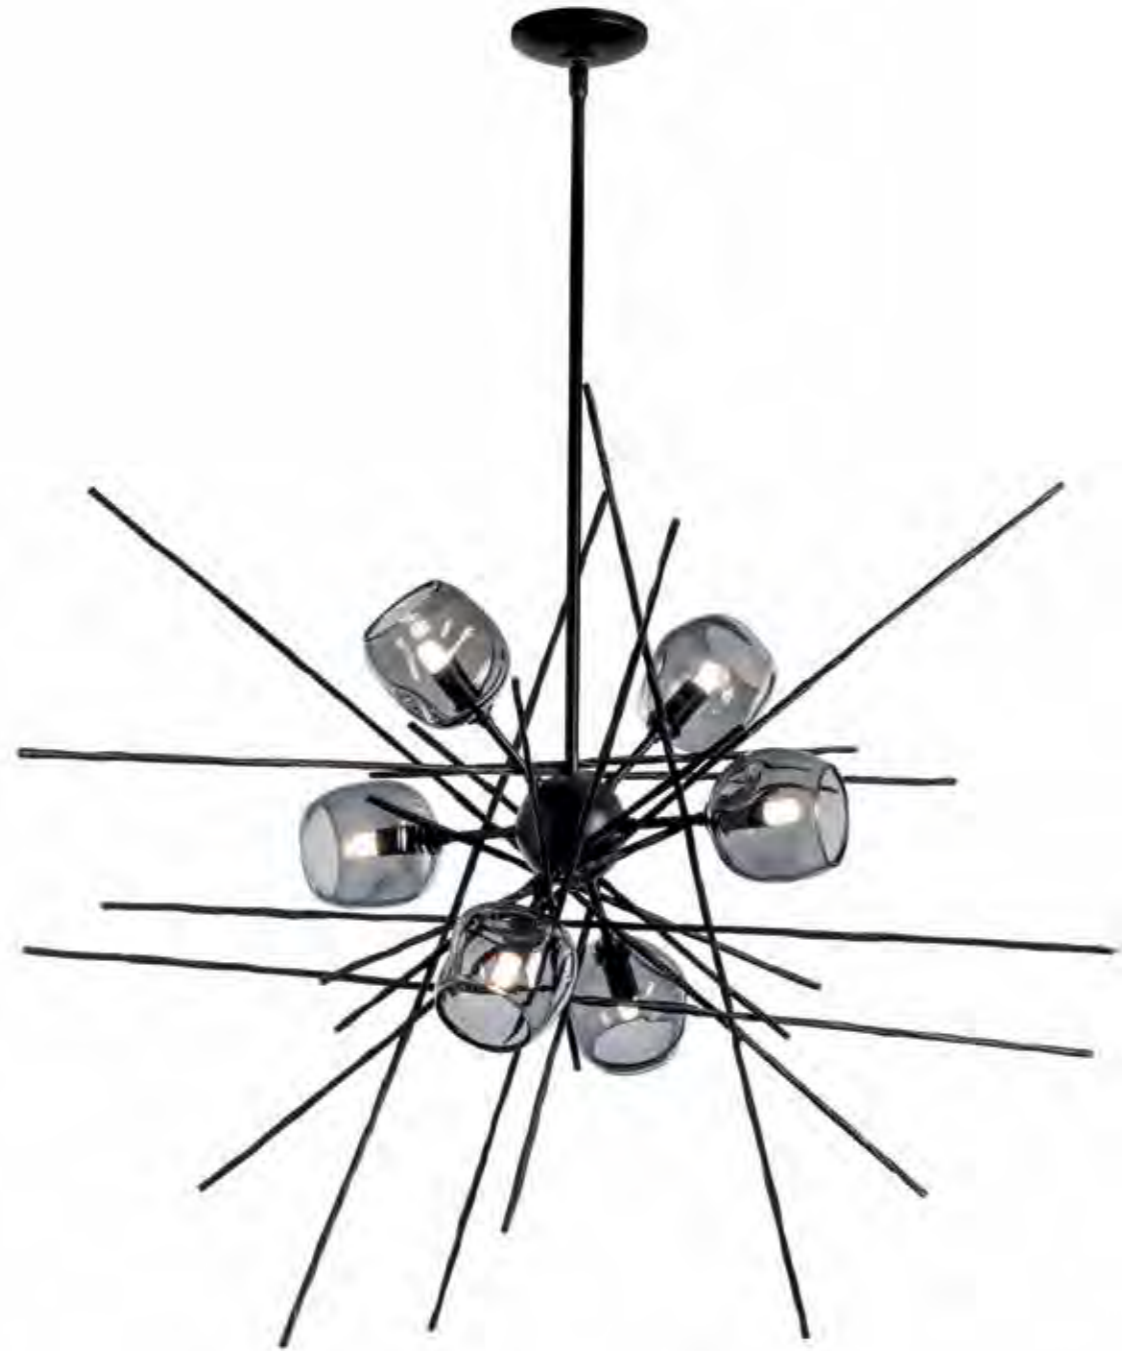

S1-45°

GRIFFIN STARBURST PENDANT - 131590
33.5" h x 39.2" w x 38.8" d - 5" OD canopy - 86" wire
21 lbs - G9 sockets (6), G9 bulbs, 25 W max

ITEM #	OAH	FINISH	GLASS
131590-SKT	36.3" - 81.3" (MULT)	02 | 82	Clear (ZM0709)
	Multi-height stem kit includes:	05 | 84	Cool Grey (YL0709)
	(3) 12" pipes	07 | 85	
	(1) 6" pipe	10 | 86	
	(1) 3" pipe	14 | 89	
		20 |	

GRIFFIN STARBURST GLASS OPTIONS: