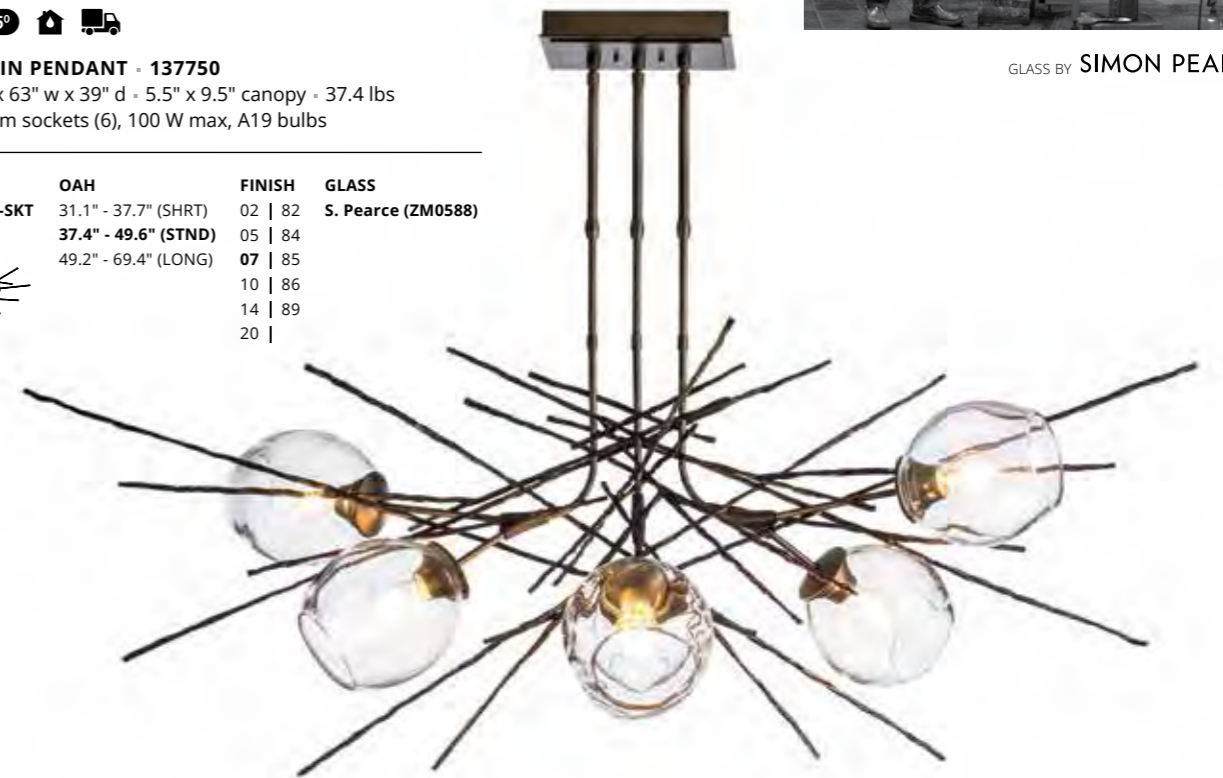

S1-45°

GRIFFIN PENDANT - 137750
22" h x 63" w x 39" d - 5.5" x 9.5" canopy - 37.4 lbs
Medium sockets (6), 100 W max, A19 bulbs

ITEM #	OAH	FINISH	GLASS
137750-SKT	31.1" - 37.7" (SHRT)	02 | 82	S. Pearce (ZM0588)
	37.4" - 49.6" (STND)	05 | 84	
	49.2" - 69.4" (LONG)	07 | 85	
		10 | 86	
		14 | 89	
		20 |