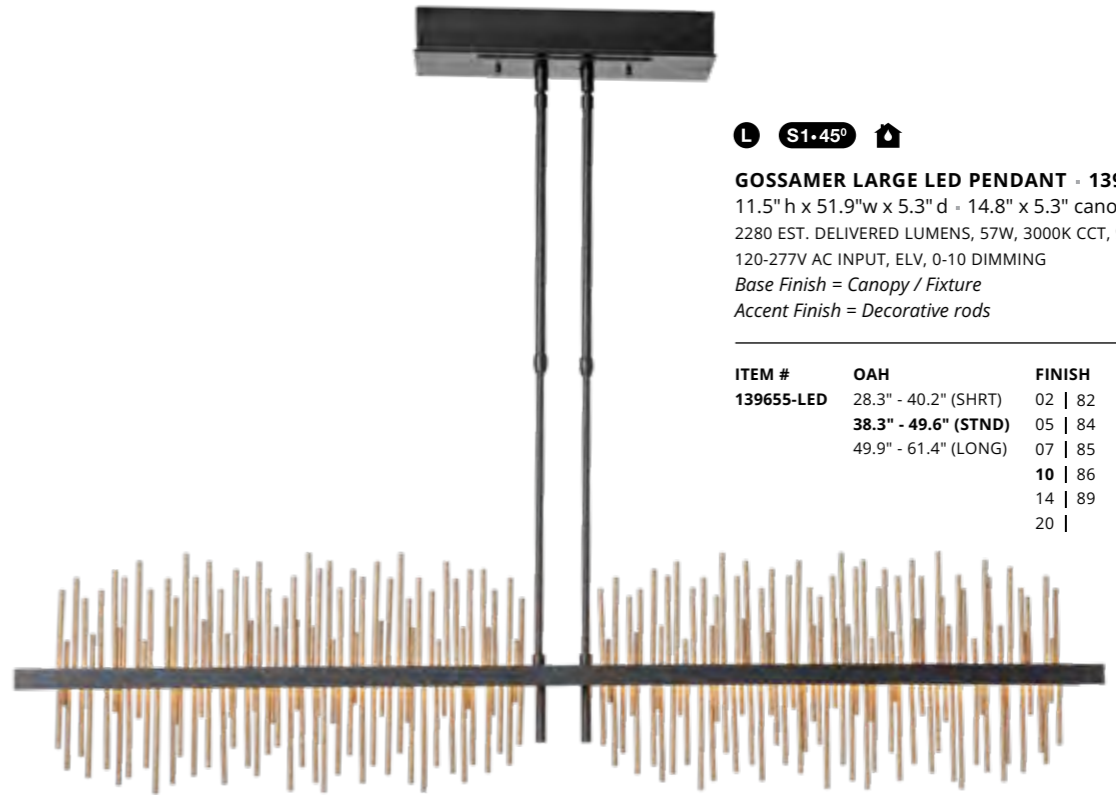

ITEM #	OAH	FINISH	ACCENT
139725-LED	18" - 100" (STND)	02 82	02 85
		05 84	82 86
		07 85	84 89
		10 86	
		14 89	
		20	

L **S1-45°** 

CITYSCAPE LARGE LED PENDANT - 139726 - US PATENT D782,722

15.5" h x 51.9" w x 5.3" d - 14.8" x 5.3" canopy - 30.8 lbs
 2400 EST. DELIVERED LUMENS, 57W, 3000K CCT, 90 CRI,
 120-277V AC INPUT, ELV 0-10 DIMMING (120V ONLY)
Base Finish = Canopy / Fixture
Accent Finish = Decorative rods

ITEM #	FINISH	ACCENT
207915-LED	02 82	02 85
	05 84	82 86
	07 85	84 89
	10 86	
	14 89	
	20	

L S-45°

GOSSAMER CIRCULAR LED PENDANT - 139656

11.5" h x 38" dia • 8.8" OD canopy • 60.4 lbs
 2000 EST. DELIVERED LUMENS, 60W, 3000K CCT, 90 CRI,
 120-277V AC INPUT, ELV 0-10 DIMMING

Base Finish = Canopy / Fixture
 Accent Finish = Decorative rods

ITEM #	OAH	FINISH	ACCENT
139656-LED	30" - 100" (STND)	02 82	02 85
		05 84	82 86
		07 85	84 89
		10 86	
		14 89	
		20	

L S1-45°

GOSSAMER LARGE LED PENDANT - 139655

11.5" h x 51.9" w x 5.3" d • 14.8" x 5.3" canopy • 30.8 lbs
 2280 EST. DELIVERED LUMENS, 57W, 3000K CCT, 90 CRI,
 120-277V AC INPUT, ELV, 0-10 DIMMING

Base Finish = Canopy / Fixture
 Accent Finish = Decorative rods