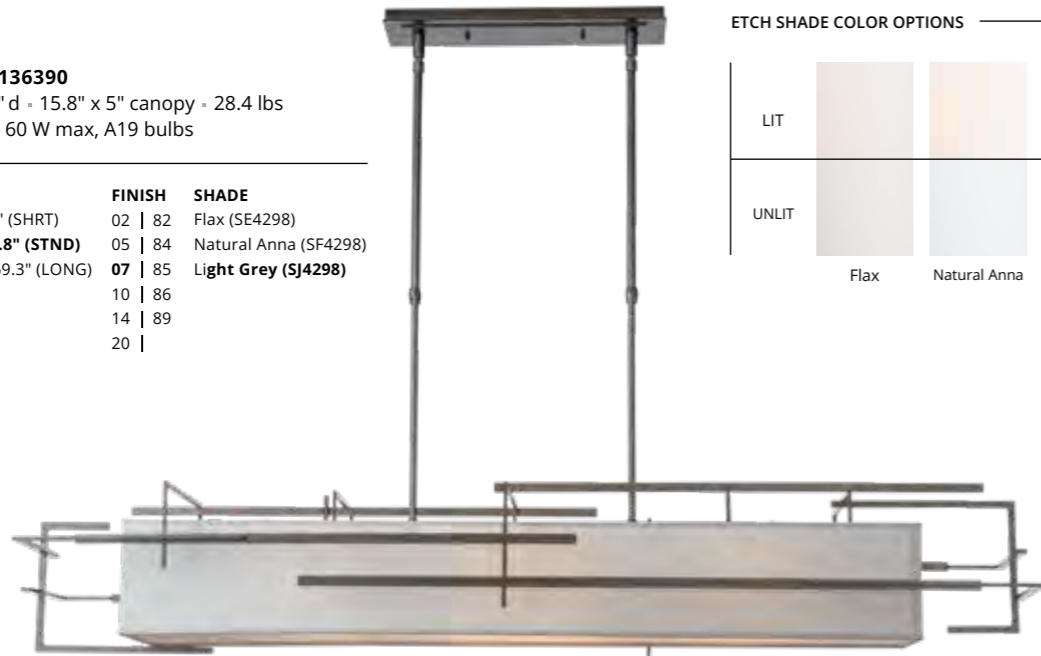

L S-45°

BELLADONNA LED PENDANT - 139813
18.7" h x 50.3" w x 19.5" d - 4.5" x 38.5" canopy - 33.8 lbs
1150 EST. DELIVERED LUMENS, 25W, 3000K CCT, 90 CRI,
120-277V AC INPUT, ELV 0-10 DIMMING
Base Finish = Canopy / Fixture core
Accent Finish = 3 smaller florets

ITEM #	OAH	FINISH	ACCENT	ELEMENT
139813-LED	25" - 100" (STND)	02 | 82 05 | 84 07 | 85 10 | 86 14 | 89 20 |	02 | 82 05 | 84 07 | 85 10 | 86 14 | 89 20 |	Crystal (CR)

S1-45°

ETCH PENDANT - 136390
8.8" h x 54" w x 15.3" d - 15.8" x 5" canopy - 28.4 lbs
Medium sockets (4), 60 W max, A19 bulbs

ITEM #	OAH	FINISH	SHADE
136390-SKT	30" - 40" (SHRT)	02 | 82	Flax (SE4298)
	40" - 54.8" (STND)	05 | 84	Natural Anna (SF4298)
	54.5" - 69.3" (LONG)	07 | 85 10 | 86 14 | 89 20 |	Light Grey (SJ4298)