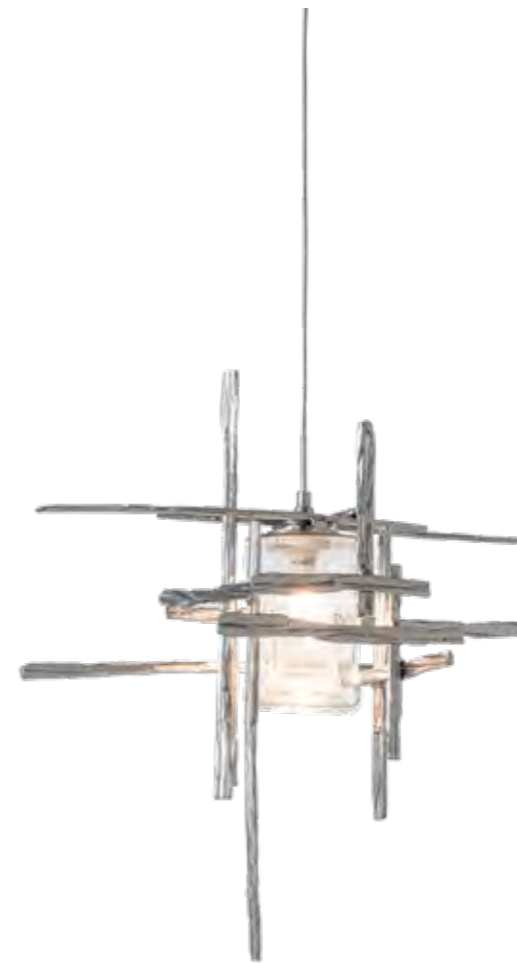

ITEM #	FINISH
101317-SKT	02 82
	05 84
	07 85
	10 86
	14 89
	20

Clear Seeded

🏠 CE AL

TURA 7-LIGHT SEEDED GLASS PENDANT - 131095

15" h x 53.6" w x 18.3" d - 8.5" x 44.5" canopy

34 lbs - G4 sockets (7), 4 W, G4 LED bulbs