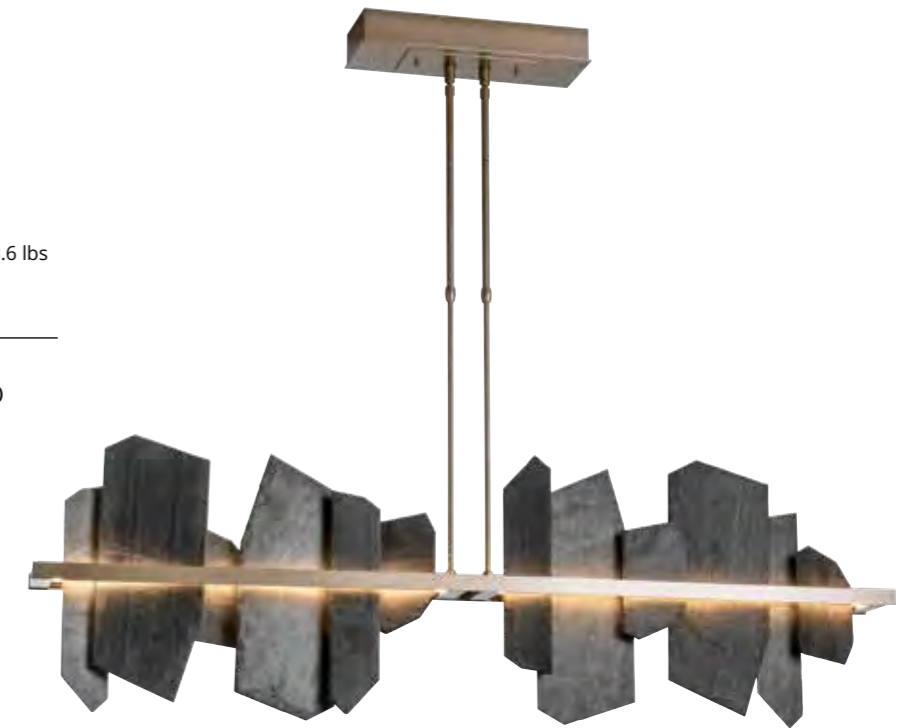

Today, in addition to several free-flowing designs like the Zephyr and Mobius, we offer Linear, Circular and Sconce Light-Guide Platforms for a variety of products. Light-guide platforms may also be customized in length, width and shape to suit custom projects.

All Hubbardton Forge products are handmade, one-at-a-time by Vermont artisans.

WHAT MAKES OUR LED LIGHT-GUIDES UNIQUE?

- **Ease of Installation**
- **Even Light Distribution**
- **Locally-sourced LEDs**
- **Accessible Electrical Components**
- **Fully Field-Adjustable**
- **LED component can be easily replaced, if needed**
- **Customizable**
- **11 Standard Interior Finishes**
- **Short Lead Time: 3-4 weeks for Standard Products**

L S1-45°

ARDESIA LED PENDANT - 139666

16.4" h x 51.9" w x 5.3" d - 14.8" x 5.3" canopy - 35.6 lbs
1930 EST. DELIVERED LUMENS, 57W, 3000K CCT, 90 CRI
120-277V AC INPUT, ELV 0-10 DIMMING

ITEM #	OAH	FINISH	ACCENT
139666-LED	30.7" - 42.6" (SHRT)	02 | 82	Slate (SL)
	40.7" - 52.1" (STND)	05 | 84	
	51.9" - 63.9" (LONG)	07 | 85	
		10 | 86	
		14 | 89	
	20 |