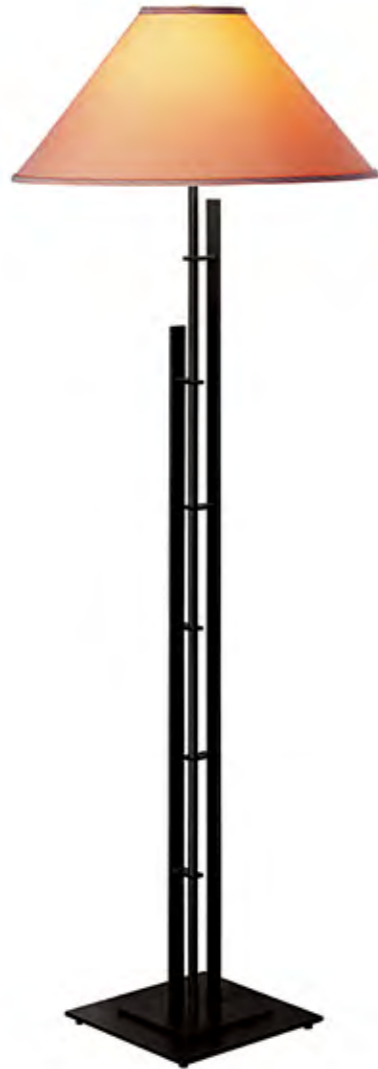

METRA TWIN TALL FLOOR LAMP - 248416
74.7" h - 8.4" x 12.7" footprint - 12.7 lbs
dimmer - Medium sockets (2), 60 W max, B bulb

PORTABLE SHADE COLOR OPTIONS

LIT					
UNLIT					
	Natural Linen	Natural Anna	Light Grey	Medium Grey	Doeskin

ITEM #	FINISH	SHADE
268421-SKT	02 | 82	Natural Anna (SF1755)
	05 | 84	Light Grey (SJ1755)
	07 | 85	Medium Grey (SL1755)
	10 | 86	Doeskin (SB1755)
	14 | 89	Natural Linen (SA1755)
	20 |