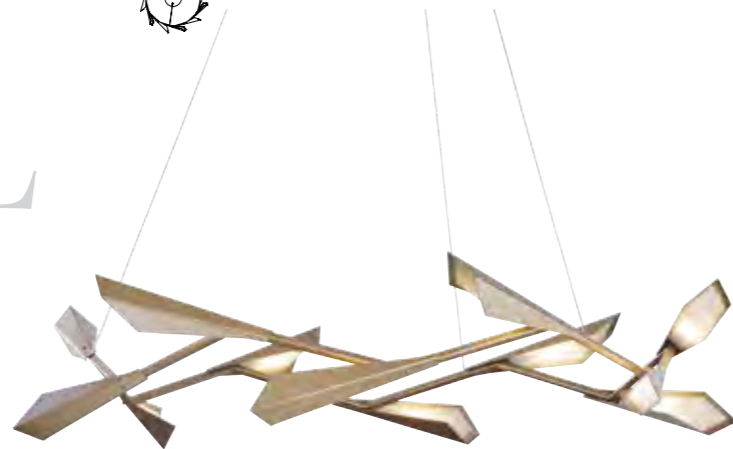

L S-45° AL

QUILL CIRCULAR 8-LIGHT LED PENDANT - 135003
US PATENT D757,322 - 12.2" h x 33.9" dia - 8" sq canopy - 8.6 lbs
1218 EST. DELIVERED LUMENS, 28W, 3000K CCT, 85 CRI,
120-277V INPUT, DIMMING: LINE VOLTAGE, ELV, TRIAC

ITEM #	OAH	FINISH
135003-LED	20" - 80" (STND)	02 | 85 82 | 86 84 | 89

L S-45° AL

QUILL CIRCULAR 10-LIGHT LARGE LED PENDANT - 135005
PATENT PENDING - 8.4" h x 45.3" dia - 10.8" canopy - 17.4 lbs
1850 EST. DELIVERED LUMENS, 45W, 3000K CCT, 85 CRI,
120-277V INPUT, DIMMING: LINE VOLTAGE, ELV, TRIAC

ITEM #	OAH	FINISH
135005-LED	18" - 100" (STND)	02 | 85 82 | 86 84 | 89

L S-45° AL

PLUME 5-LIGHT LED PENDANT - 135006
48.9" h x 15.1" w x 14.7" d - 5.5" OD canopy - 4.6 lbs
800 EST. DELIVERED LUMENS, 28W, 3000K CCT, 85 CRI,
120V AC INPUT, DIMMING: LINE VOLTAGE, ELV, TRIAC
Base Finish = Canopy / Fixture frame
Accent Finish = Metal diffuser shields

ITEM #	OAH	FINISH	ACCENT
135006-LED	16" - 118" (STND)	02 | 82 05 | 84 07 | 85 10 | 86 14 | 89 20 |	02 | 82 05 | 84 07 | 85 10 | 86 14 | 89 20 |