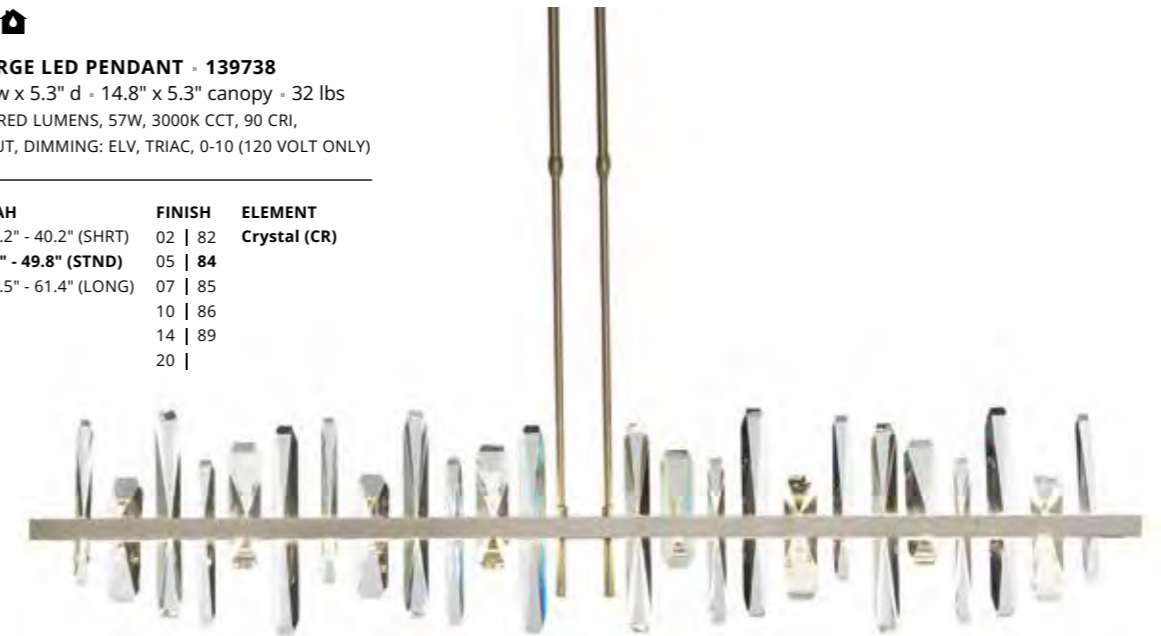

L S-45°

SOLITUDE LARGE LED PENDANT - 139738
10.6" h x 51.9" w x 5.3" d - 14.8" x 5.3" canopy - 32 lbs
2400 EST. DELIVERED LUMENS, 57W, 3000K CCT, 90 CRI,
120-277V AC INPUT, DIMMING: ELV, TRIAC, 0-10 (120 VOLT ONLY)

ITEM #	OAH	FINISH	ELEMENT
139738-LED	28.2" - 40.2" (SHRT)	02 | 82	Crystal (CR)
		05 | 84	
		07 | 85	
		10 | 86	
		14 | 89	
20 |