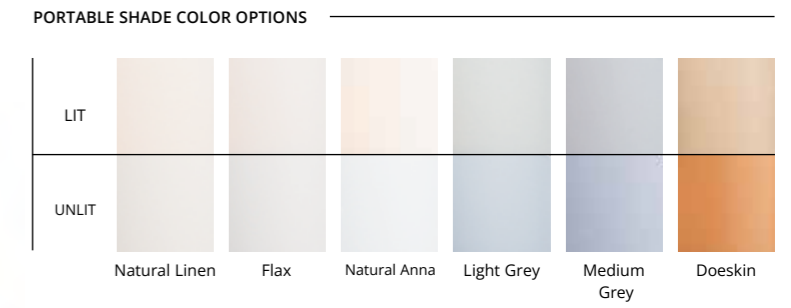

METAMORPHIC TABLE LAMP - 261962
27" h - 8.5" x 6.5" footprint - 5 lbs
dimmer - Medium socket, 150 W max, A19 bulb

ITEM #	FINISH	SHADE
261962-SKT	02 | 82	Flax (SE1555)
	05 | 84	Natural Anna (SF1555)
	07 | 85	Light Grey (SJ1555)
	10 | 86	Medium Grey (SL1555)
	14 | 89	Doeskin (SB1555)
	20 |	Natural Linen (SA1555)