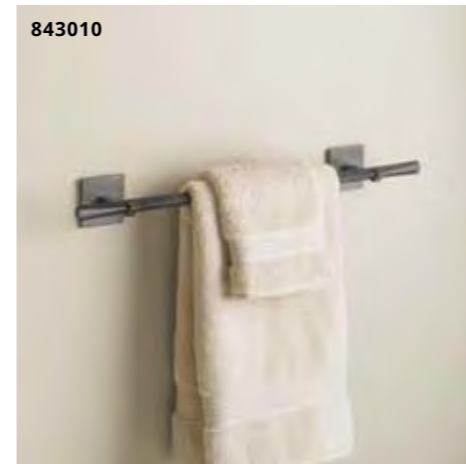

ROOK ROBE HOOK - 844001
1" h x 2.9" w x 3.3" d - 1 lbs

ITEM #	FINISH
844001	02 | 82
	05 | 84
	07 | 85
	10 | 86
	14 | 89
	20 |

ROOK TOWEL RING - 844003
7.3" h x 7" w x 3.3" d - 1.5 lbs

ITEM #	FINISH
844003	02 | 82
	05 | 84
	07 | 85
	10 | 86
	14 | 89
	20 |

BEACON HALL BATH TISSUE HOLDER - 843005
3" h x 9.4" w x 4.1" d - 2 lbs

ITEM #	FINISH
843005	02 | 82
	05 | 84
	07 | 85
	10 | 86
	14 | 89
	20 |

ROOK TISSUE HOLDER - 844005
2.5" h x 7.8" w x 3.3" d - 1.4 lbs

ITEM #	FINISH
844005	02 | 82
	05 | 84
	07 | 85
	10 | 86
	14 | 89
	20 |

ROOK TOWEL HOLDER - 844007
2.5" h x 14.8" w x 3.3" d - 1.8 lbs

ITEM #	FINISH
844007	02 | 82
	05 | 84
	07 | 85
	10 | 86
	14 | 89
	20 |

BEACON HALL ROBE HOOK - 843001
5.6" h x 3" w x 2.1" d - 1 lbs

ITEM #	FINISH
843001	02 | 82
	05 | 84
	07 | 85
	10 | 86
	14 | 89
	20 |

BEACON HALL TOWEL HOLDER - 843007
3" h x 16.3" w x 4.1" d - 3.5 lbs

ITEM #	FINISH
843007	02 | 82
	05 | 84
	07 | 85
	10 | 86
	14 | 89
	20 |

ROOK TOWEL HOLDER - 844010
2.5" h x 18.5" w x 3.3" d - 2.5 lbs

ITEM #	FINISH
844010	02 | 82
	05 | 84
	07 | 85
	10 | 86
	14 | 89
	20 |

ROOK TOWEL HOLDER - 844012
2.5" h x 26.5" w x 3.3" d - 3 lbs

ITEM #	FINISH
844012	02 | 82
	05 | 84
	07 | 85
	10 | 86
	14 | 89
	20 |

BEACON HALL TOWEL HOLDER - 843012
2.5" h x 30.3" w x 3.3" d - 2 lbs

ITEM #	FINISH
843012	02 | 82
	05 | 84
	07 | 85
	10 | 86
	14 | 89
	20 |

ROOK TOWEL HOLDER - 844015
2.5" h x 34.5" w x 3.3" d - 3 lbs

ITEM #	FINISH
844015	02 | 82
	05 | 84
	07 | 85
	10 | 86
	14 | 89
	20 |

843015

BEACON HALL TOWEL HOLDER - 843015
2.5" h x 38.3" w x 3.3" d - 4 lbs

ITEM #	FINISH
843015	02 | 82
	05 | 84
	07 | 85
	10 | 86
	14 | 89
	20 |