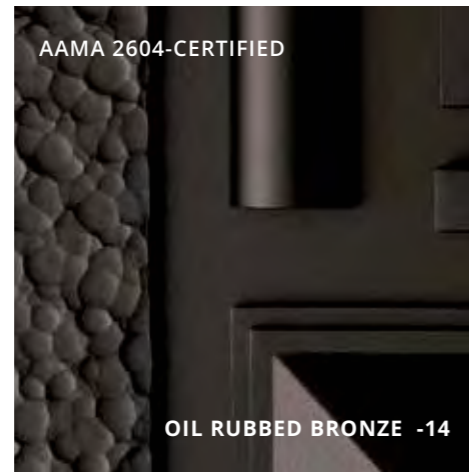

COASTAL OUTDOOR FINISHES

Hubbardton Forge offers some of the most robust, environmentally-friendly finishes available for exterior lighting fixtures, and continuously works to improve durability with new formulations that are rigorously tested.

The American Architectural Manufacturers Association, who sets the standards for coating performance on architectural applications, has recently designated four of our Coastal Outdoor Finishes (-14, -75, -77, -78) as AAMA 2604-certified, meeting the highest standard in durable, weather resistant finishes available. They are corrosion-resistant and color-fast, with significant protection against harmful UV rays. These coatings deliver exceptional hardness and scratch resistance for enhanced performance in seacoast environments. AAMA 2604-rated finishes, also known as "Super Durable Polyester powders", are the same quality and standard that is used on aluminum-clad buildings. Why is this important? So that your exterior lighting fixtures remain not just beautiful, but protected, for years to come. Need LEED credits? These powder coat finishes emit zero-VOCs and can contribute toward your LEED certification, according to the US Green Building Council.

We offer a Lifetime Limited Warranty on ALL of our Coastal Outdoor Finishes, unless you are 10 miles or less from a seacoast, in which case we offer a 5-year warranty.