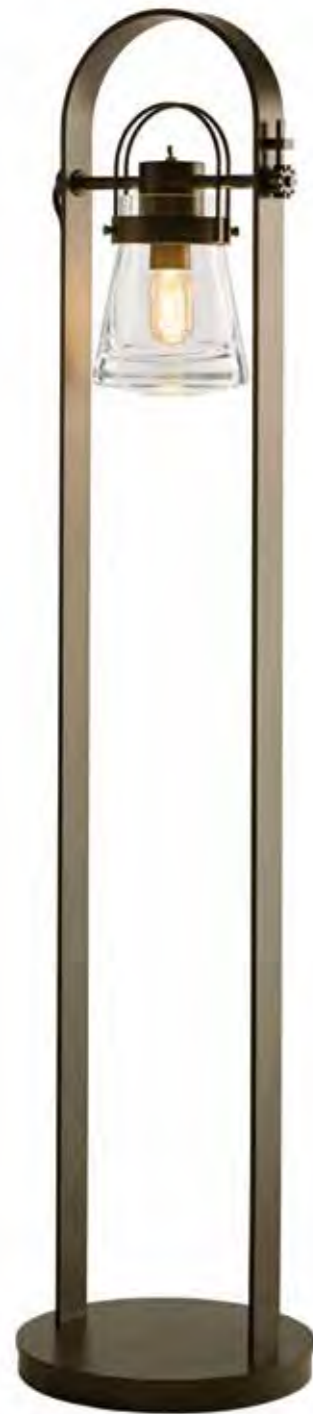

LED bulbs included for
CA Title 20 compliance.

ERLENMEYER FLOOR LAMP - 247810
51" OAH x 11.3" dia - 11" footprint - 29.5 lbs
dimmer - Medium socket, 60 W max, A19 bulb

ITEM #	FINISH	GLASS
247810-SKT	02 | 82	Clear (ZM0467)
	05 | 84	
	07 | 85	
	10 | 86	
	14 | 89	
	20 |