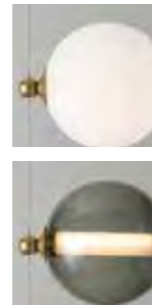

ADJUSTABLE

True to its namesake, the Abacus moves up and down its cable "rails" by virtue of tiny grippers on each side that, when squeezed, free the globe to slide and stop exactly where you want to position it.