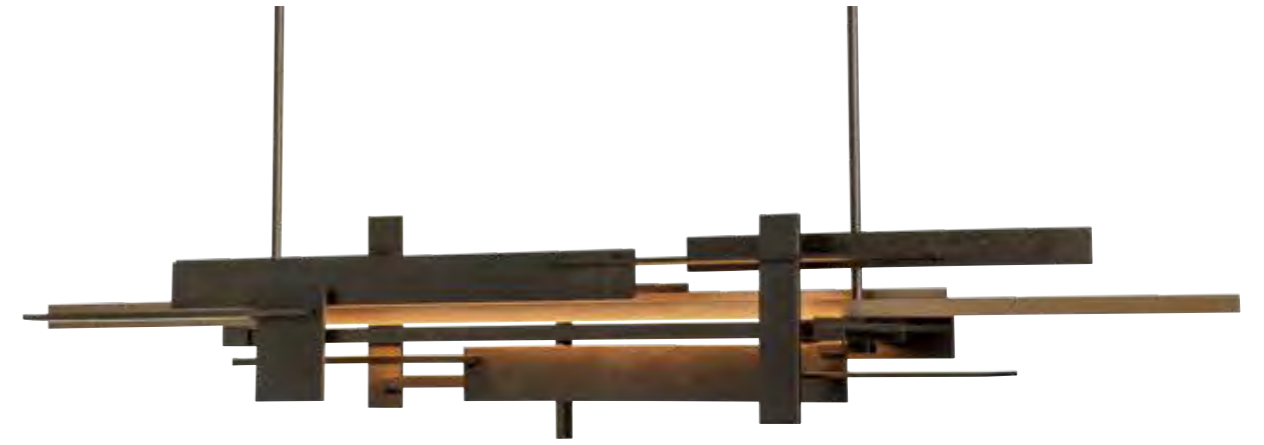

ITEM #	OAH	FINISH
139720-LED	28.2" - 38.2" (SHRT)	02 82
	38" - 50.9" (STND)	05 84
	49.7" - 62.4" (LONG)	07 85
		10 86
		14 89
		20

PLANAR

L **S1-45°**

PLANAR LED PENDANT W/ ACCENT - 139721 - US PATENT D777,366
 8.4" h x 48.3" w x 8.5" d - 5" x 27.8" canopy - 36 lbs
 940 EST. DELIVERED LUMENS, 24W, 3000K CCT, 90 CRI,
 120-277V AC INPUT, ELV 0-10 DIMMING
Base Finish = Canopy / Fixture
Accent Finish = Horizontal bar