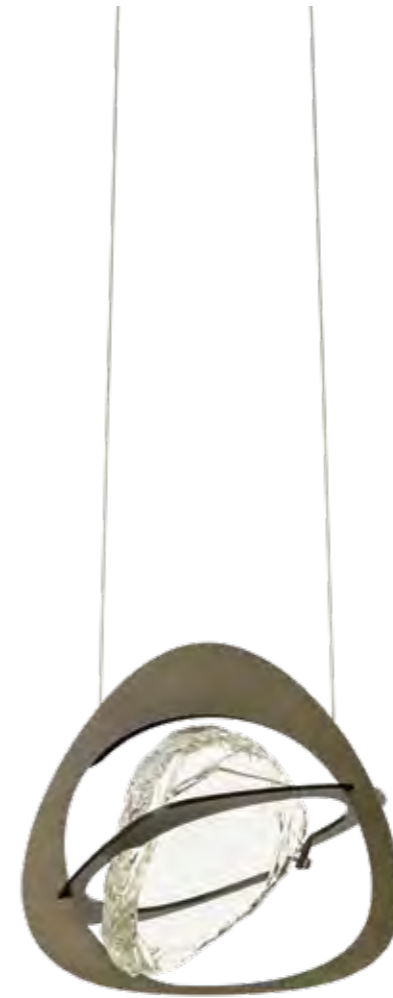

L S-45°

VENN LED PENDANT - 137730

10.8" h x 11.6" w x 12.9" d - 7.3" canopy - 12.6 lbs
350 EST. DELIVERED LUMENS, 6W, 3000K CCT, 90 CRI,
120-277V AC INPUT, 0-10 ELV DIMMING

ITEM #	OAH	FINISH	GLASS
137730-LED	20" - 100" (STND)	02 | 82	Clear (ZM0568)
		05 | 84	
		07 | 85	
		10 | 86	
		14 | 89	
		20 |