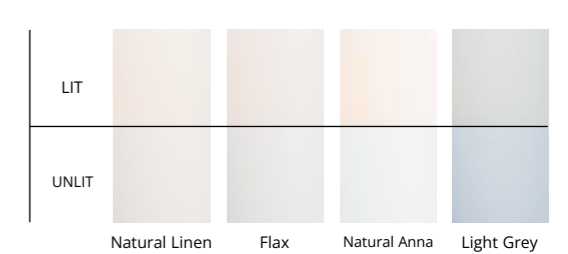

ACCENT OPTIONS:

SARATOGA SHADE COLOR OPTIONS