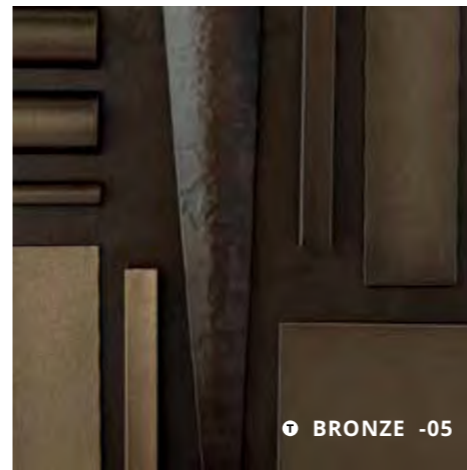

Maple Landmark
Middlebury, Vermont

Blown Glass

⑨

Simon Pearce Glass
Quechee, Vermont

FINISHES

● = TRANSLUCENT
○ = OPAQUE

COASTAL OUTDOOR FINISHES

Hubbardton Forge offers some of the most robust, environmentally-friendly finishes available for exterior lighting fixtures, and continuously works to improve durability with new formulations that are rigorously tested.