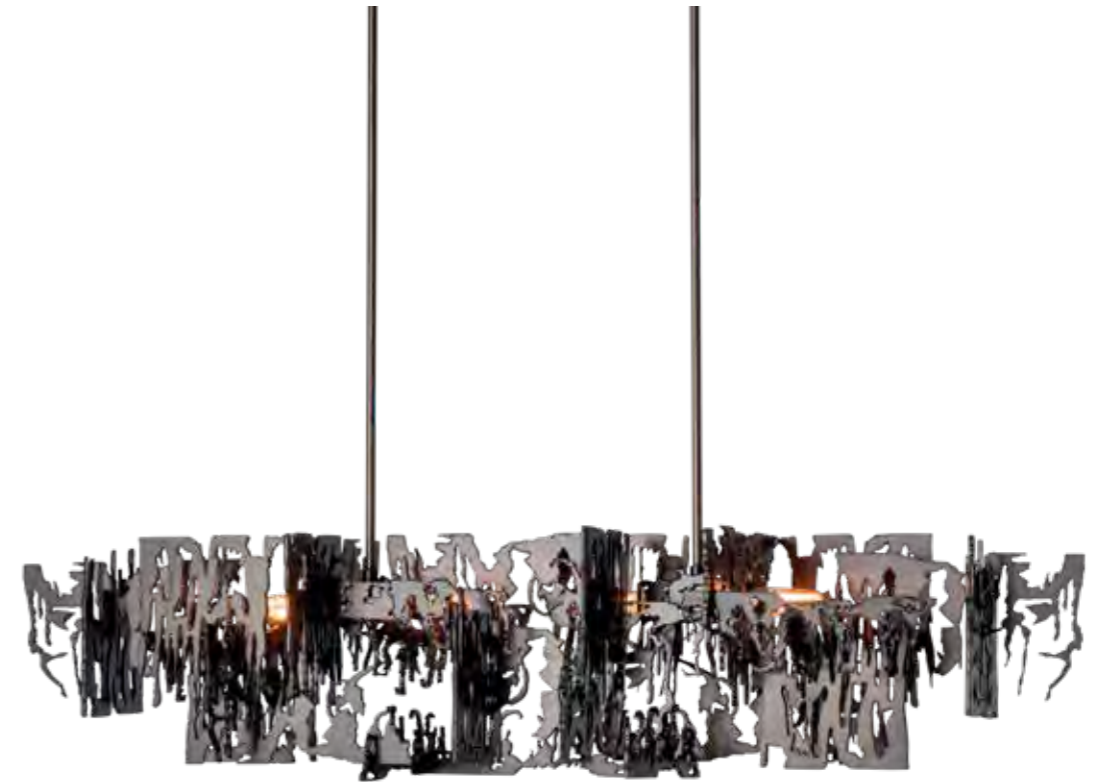

NEW BRUTUS PENDANT - 401310

10.7" h x 43.4" w x 14.3" d - 4.8" x 16.3" canopy
38.4 lbs - Candelabra sockets (4), 60 W max, B bulbs

ITEM #	OAH	FINISH
401310-SKT	16.6" - 55.6" (MULT) Multi-height stem kit includes: (3) 12" pipes (1) 6" pipe (1) 3" pipe	02 | 82
		05 | 84
		07 | 85
		10 | 86
		14 | 89
		20 |

BRUTUS

NEW BRUTUS SCONCE - 402035

17.3" h x 24.4" w x 7.2" d - 5" x 5.8" backplate
9.2 lbs - 8.3" vertical mounting height
Candelabra sockets (2), 60 W max, B bulbs

ITEM #	FINISH
402035-SKT	02 | 82
	05 | 84
	07 | 85
	10 | 86
	14 | 89
	20 |