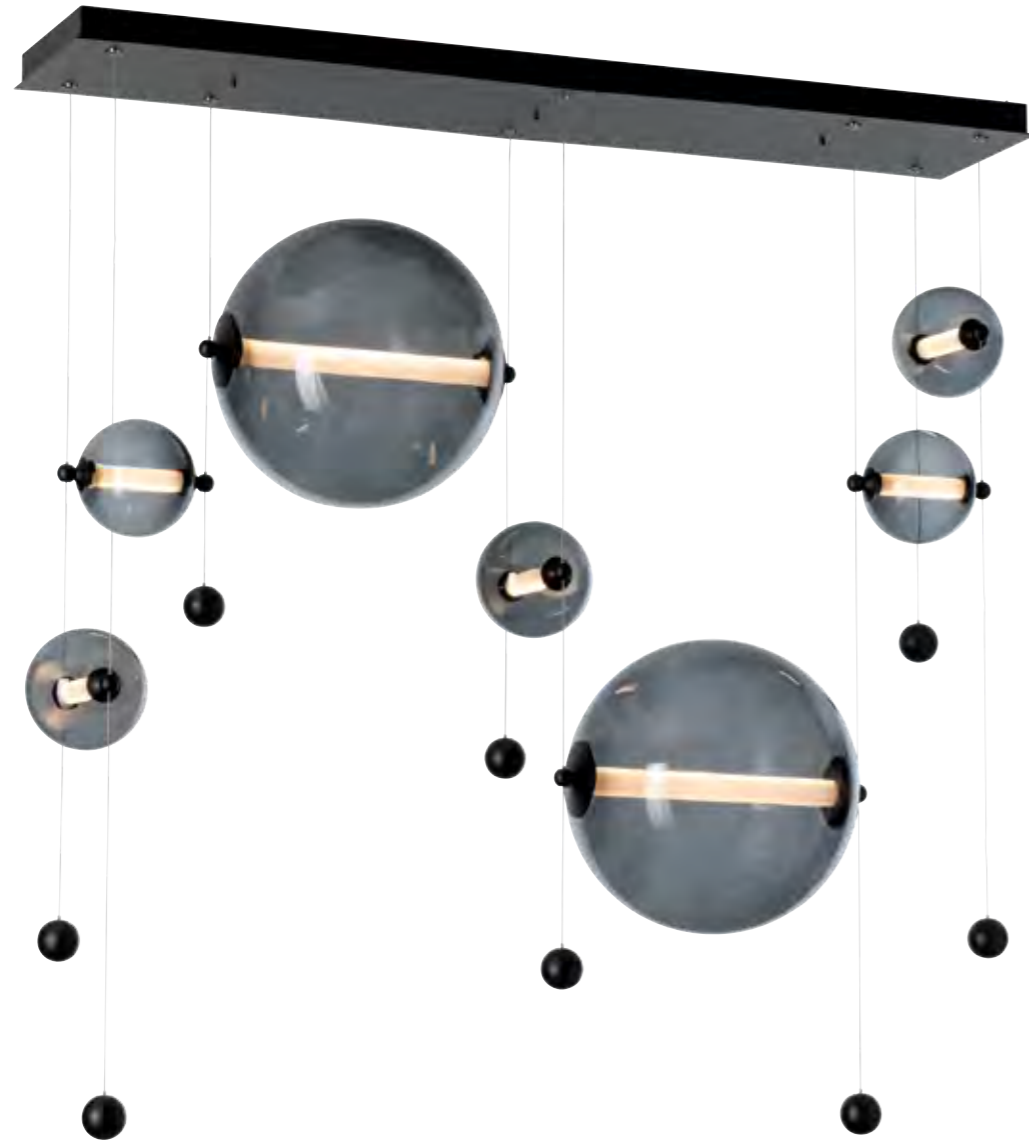

ITEM #	OAH	FINISH	GLASS
139054-LED	40" - 100" (STND)	02 | 82	Opal (GG0694)
		05 | 84	Cool Grey (YL0694)
		07 | 85	
		10 | 86	
		14 | 89	
		20 |