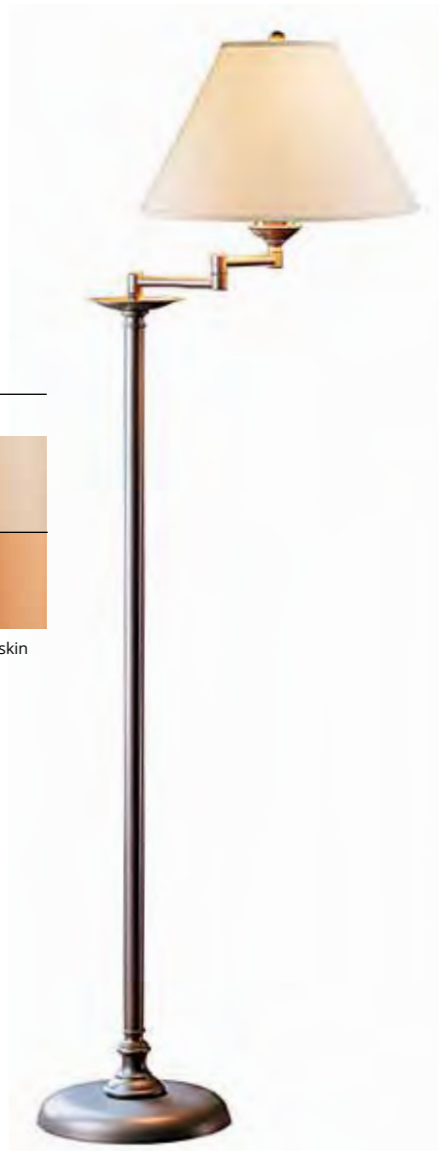

PORTABLE SHADE COLOR OPTIONS

	Natural Linen	Natural Anna	Light Grey	Medium Grey	Doeskin
LIT					
UNLIT					

LED bulbs included for CA Title 20 compliance.