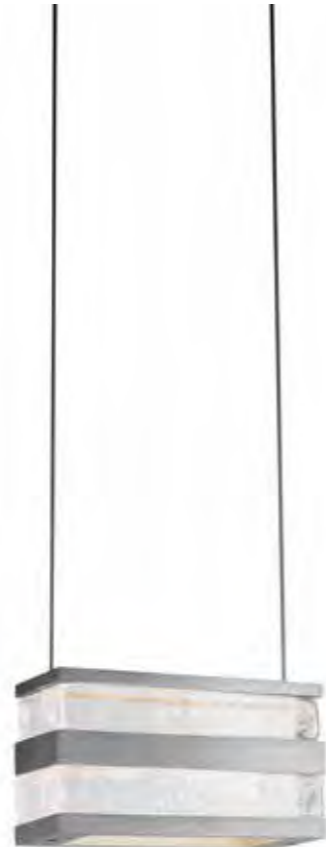

L **S-45°** AL

NEW STACKS LED PENDANT - 401854

2.5" h x 5.5" w x 2" d - 4.6" X 7.3" canopy - 5.2 lbs
150 EST. DELIVERED LUMENS, 4.5W, 2700K CCT, 90 CRI,
120-277V INPUT, DIMMING: LINE VOLTAGE, ELV

ITEM #	OAH	FINISH	GLASS
401854-LED	20" - 100" (STND)	02 | 82	Clear (ZM0562)
		05 | 84	
		07 | 85	
		10 | 86	
		14 | 89	
		20 |