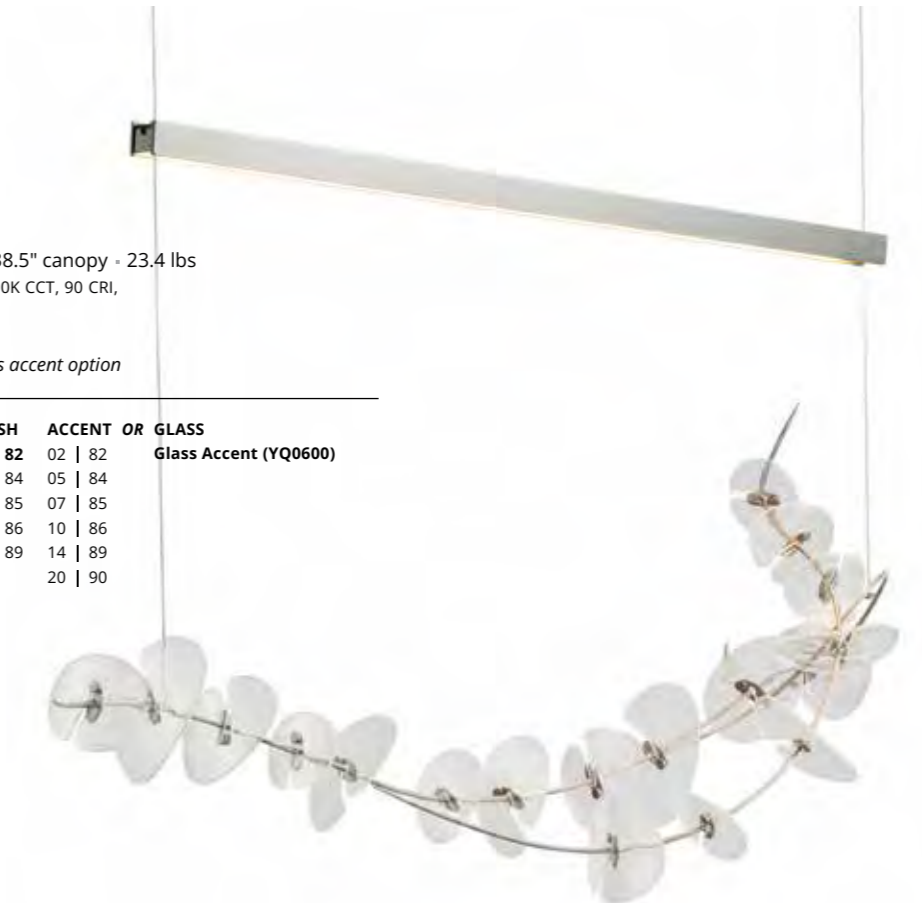

L S1-45°

SWITCHBACK LED PENDANT - 139730

15.3" h x 49.8" w x 8.3" d - 5.3" x 14.8" canopy - 19.8 lbs
1830 EST. DELIVERED LUMENS, 47W, 3000K CCT, 90 CRI,
120-277V AC INPUT, DIMMING: ELV, TRIAC, 0-10

ITEM #	OAH	FINISH
139730-LED	31.6" - 41" (SHRT)	02 | 82
	40.4" - 52.2" (STND)	05 | 84
	49" - 68.9" (LONG)	07 | 85
		10 | 86
		14 | 89
		20 |

L S-45°

TENON LED PENDANT - 139901

9.4" h x 48" w x 3.8" d - 4.5" x 38.5" canopy - 31.8 lbs
1150 EST. DELIVERED LUMENS, 25W, 3000K CCT, 90 CRI,
120-277V AC INPUT, ELV 0-10 DIMMING

ITEM #	OAH	FINISH	GLASS
139901-LED	30" - 100" (STND)	02 | 82	Seeded & Clear (ZQ0640)
		05 | 84	
		07 | 85	
		10 | 86	
		14 | 89	
		20 |	

L S1-45°

LILY LED PENDANT - 139812

14.1" h x 41.1" w x 11.9" d - 4.5" x 38.5" canopy - 23.4 lbs
1150 EST. DELIVERED LUMENS, 25W, 3000K CCT, 90 CRI,
120-277V AC INPUT, DIMMING: ELV, 0-10
Base Finish = Canopy / Fixture core
Accent Finish = 5 steel lily pads or glass accent option

ITEM #	OAH	FINISH	ACCENT OR GLASS
139812-LED	30" - 100" (STND)	02 | 82	02 | 82 Glass Accent (YQ0600)
		05 | 84	05 | 84
		07 | 85	07 | 85
		10 | 86	10 | 86
		14 | 89	14 | 89
		20 |	20 | 90

Shown in -07 Finish with
-90 Accent option