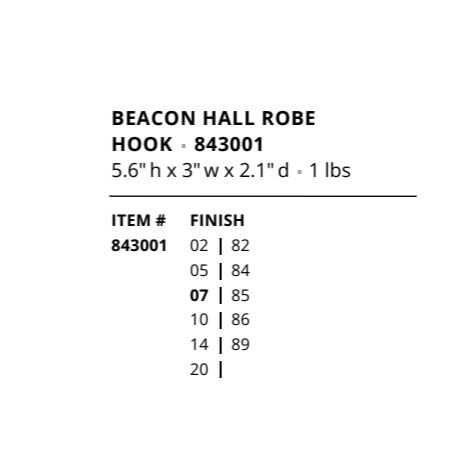

ROOK ROBE HOOK - 844001
1" h x 2.9" w x 3.3" d - 1 lbs

ITEM #	FINISH
844001	02 | 82
	05 | 84
	07 | 85
	10 | 86
	14 | 89
	20 |

ROOK TOWEL RING - 844003
7.3" h x 7" w x 3.3" d - 1.5 lbs

ITEM #	FINISH
844003	02 | 82
	05 | 84
	07 | 85
	10 | 86
	14 | 89
	20 |

BEACON HALL BATH TISSUE HOLDER - 843005
3" h x 9.4" w x 4.1" d - 2 lbs

ITEM #	FINISH
843005	02 | 82
	05 | 84
	07 | 85
	10 | 86
	14 | 89
	20 |

ROOK TISSUE HOLDER - 844005
2.5" h x 7.8" w x 3.3" d - 1.4 lbs

ITEM #	FINISH
844005	02 | 82
	05 | 84
	07 | 85
	10 | 86
	14 | 89
	20 |

ROOK TOWEL HOLDER - 844007
2.5" h x 14.8" w x 3.3" d - 1.8 lbs

ITEM #	FINISH
844007	02 | 82
	05 | 84
	07 | 85
	10 | 86
	14 | 89
	20 |

BEACON HALL ROBE HOOK - 843001
5.6" h x 3" w x 2.1" d - 1 lbs

ITEM #	FINISH
843001	02 | 82
	05 | 84
	07 | 85
	10 | 86
	14 | 89
	20 |

BEACON HALL TOWEL HOLDER - 843007
3" h x 16.3" w x 4.1" d - 3.5 lbs

ITEM #	FINISH
843007	02 | 82
	05 | 84
	07 | 85
	10 | 86
	14 | 89
	20 |

ROOK TOWEL HOLDER - 844010
2.5" h x 18.5" w x 3.3" d - 2.5 lbs

ITEM #	FINISH
844010	02 | 82
	05 | 84
	07 | 85
	10 | 86
	14 | 89
	20 |

ROOK TOWEL HOLDER - 844012
2.5" h x 26.5" w x 3.3" d - 3 lbs

ITEM #	FINISH
844012	02 | 82
	05 | 84
	07 | 85
	10 | 86
	14 | 89
	20 |

843010

BEACON HALL TOWEL HOLDER - 843012
2.5" h x 30.3" w x 3.3" d - 2 lbs

ITEM #	FINISH
843012	02 | 82
	05 | 84
	07 | 85
	10 | 86
	14 | 89
	20 |

ROOK TOWEL HOLDER - 844015
2.5" h x 34.5" w x 3.3" d - 3 lbs

ITEM #	FINISH
844015	02 | 82
	05 | 84
	07 | 85
	10 | 86
	14 | 89
	20 |

BEACON HALL TOWEL HOLDER - 843015
2.5" h x 38.3" w x 3.3" d - 4 lbs

ITEM #	FINISH
843015	02 | 82
	05 | 84
	07 | 85
	10 | 86
	14 | 89
	20 |