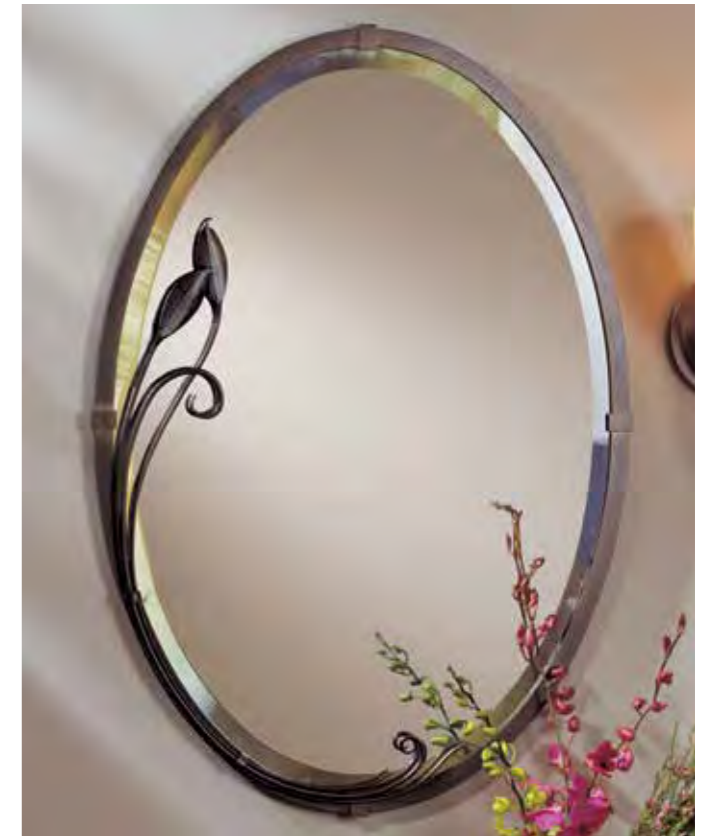

OVAL W/ LEAF - 710014
31.7" h x 22.3" w x .92" d - 15.6 lbs

ITEM #	FINISH
710014	02 | 82
	05 | 84
	07 | 85
	10 | 86
	14 | 89
	20 |