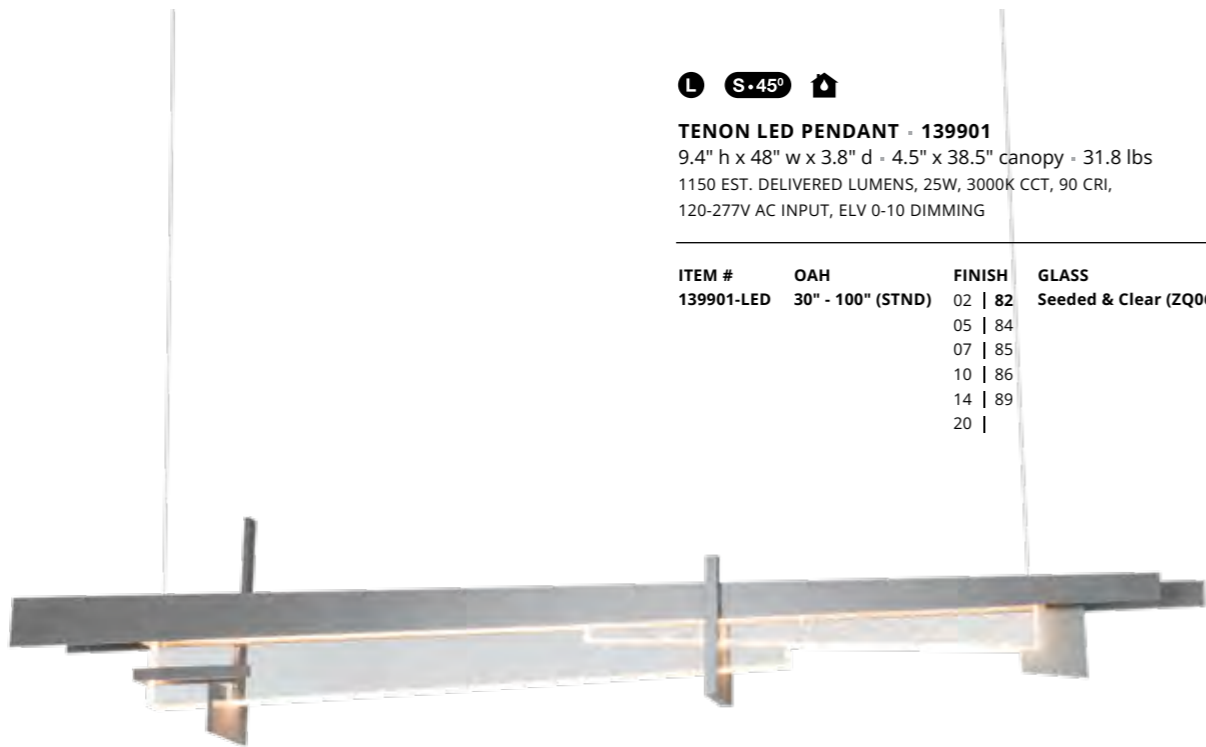

TENON LED PENDANT - 139901

9.4" h x 48" w x 3.8" d - 4.5" x 38.5" canopy - 31.8 lbs
1150 EST. DELIVERED LUMENS, 25W, 3000K CCT, 90 CRI,
120-277V AC INPUT, ELV 0-10 DIMMING

ITEM #	OAH	FINISH	GLASS
139901-LED	30" - 100" (STND)	02 | 82	Seeded & Clear (ZQ0640)
		05 | 84	
		07 | 85	
		10 | 86	
		14 | 89	
		20 |