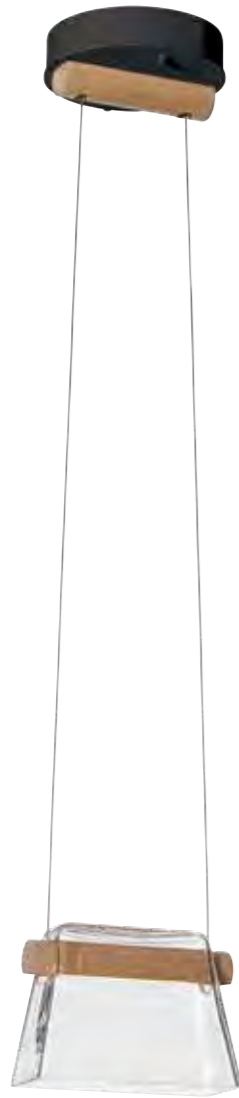

L **S-45°**

COWBELL 1-LIGHT PENDANT - 151060

4.5" h x 6.3" w x 2.8" d - 5.6" canopy - 3.2 lbs
250 EST. DELIVERED LUMENS, 4W, 3000K CCT, 90 CRI, 120V AC INPUT, DIMMING: ELV

ITEM #	OAH	FINISH	ACCENT	GLASS
151060-LED	18" - 100" (STND)	02 | 82 05 | 84 07 | 85 10 | 86 14 | 89 20 |	Maple Wood (WD)	Clear w/Frost (YE0560) Clear (ZM0560)