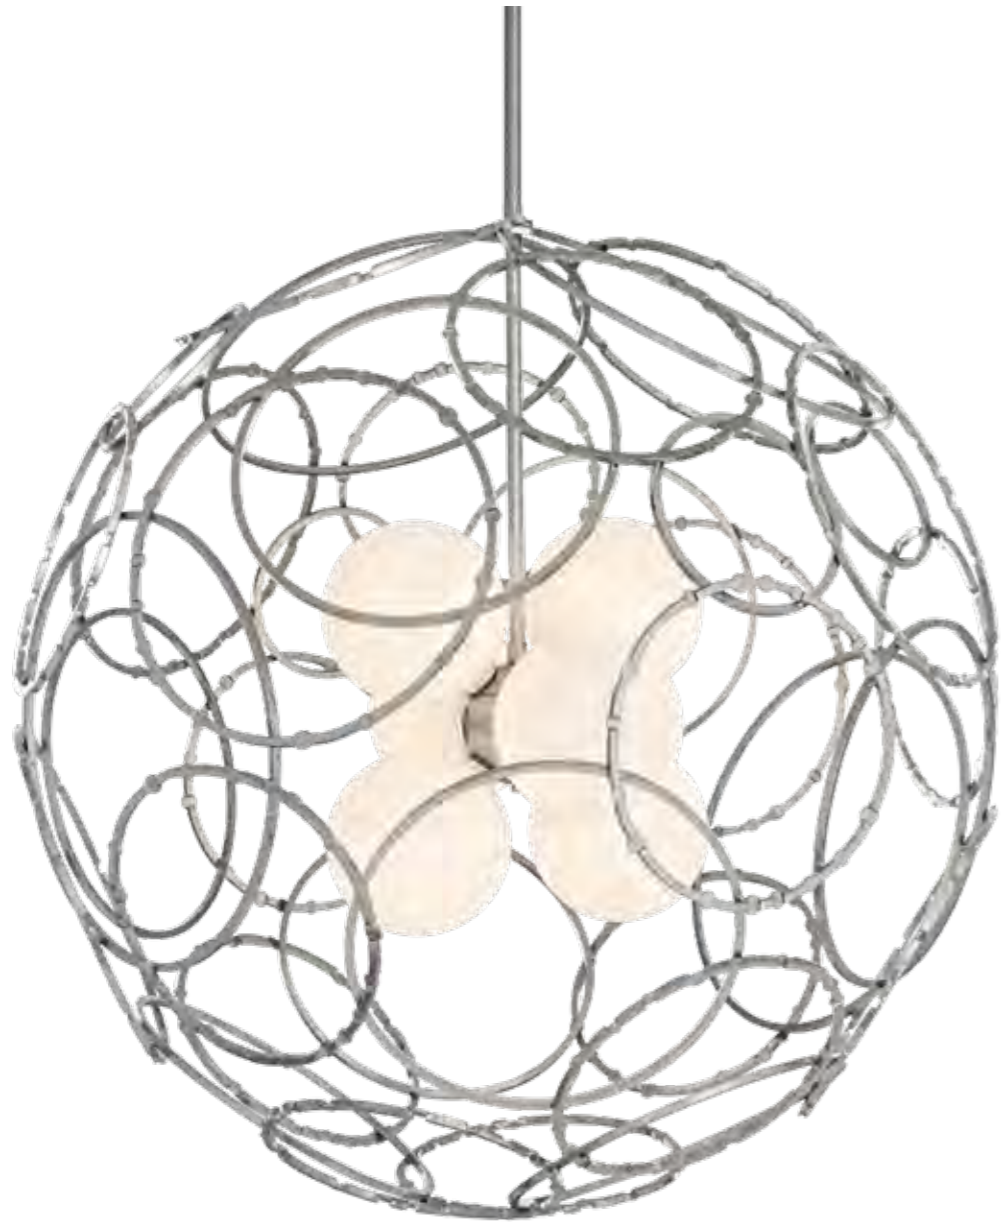

OLYMPUS

S-45° CB CE

OLYMPUS ORB PENDANT - 131602

31.1" h x 31" dia - 6.6" OD canopy - 97" wire
27 lbs - G9 sockets (6), 40 W max, G9 bulbs

ITEM #	OAH	FINISH	GLASS
131602-SKT	34.7" - 79.7" (MULT)	02 | 82	Opal (GG0677)
	Multi-height	05 | 84	
	stem kit includes:	07 | 85	
	(3) 12" pipes	10 | 86	
	(1) 6" pipe	14 | 89	
	(1) 3" pipe	20 |