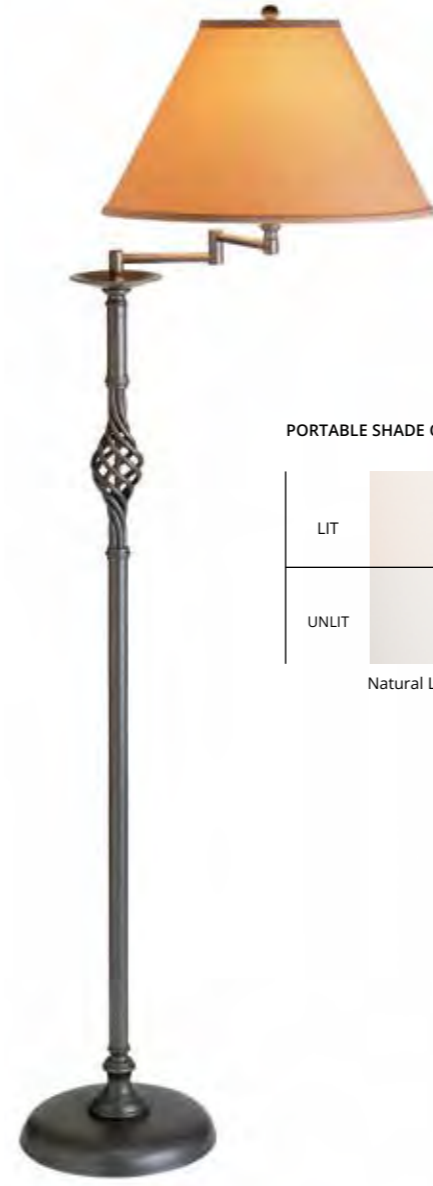

LED bulbs included for CA Title 20 compliance.

ITEM #	FINISH	SHADE
265101-SKT	02 | 82	Natural Linen (SA0972)
	05 | 84	
	07 | 85	
	10 | 86	
	14 | 89	
	20 |	

ITEM #	FINISH	SHADE
265001-SKT	02 | 82	Natural Anna (SF1555)
	05 | 84	Light Grey (SJ1555)
	07 | 85	Medium Grey (SL1555)
	10 | 86	Doeskin (SB1555)
	14 | 89	Natural Linen (SA1555)
	20 |	

ITEM #	FINISH	SHADE
242161-SKT	02 | 82	Natural Anna (SF1755)
	05 | 84	Light Grey (SJ1755)
	07 | 85	Medium Grey (SL1755)
	10 | 86	Doeskin (SB1755)
	14 | 89	Natural Linen (SA1755)
	20 |	

ITEM #	FINISH	SHADE
242160-SKT	02 | 82	Natural Anna (SF1655)
	05 | 84	Light Grey (SJ1655)
	07 | 85	Medium Grey (SL1655)
	10 | 86	Doeskin (SB1655)
	14 | 89	Natural Linen (SA1655)
	20 |	

PORTABLE SHADE COLOR OPTIONS

	Natural Linen	Natural Anna	Light Grey	Medium Grey	Doeskin
LIT					
UNLIT					

LED bulbs included for CA Title 20 compliance.

ITEM #	FINISH	SHADE
242050-SKT	02 | 82	Natural Anna (SF1555)
	05 | 84	Light Grey (SJ1555)
	07 | 85	Medium Grey (SL1555)
	10 | 86	Doeskin (SB1555)
	14 | 89	Natural Linen (SA1555)
	20 |