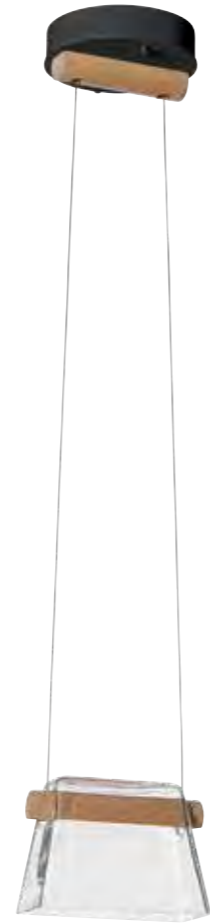

ITEM #	OAH	FINISH	WOOD	GLASS
136570-LED	18" - 100" (STND)	02 82	Maple (WD)	Clear (ZM0560)
		05 84		Clear w/ Frost (YE0560)
		07 85		
		10 86		
		14 89		
		20		

MORE COWBELL GLASS OPTIONS:

Clear with Frost Clear