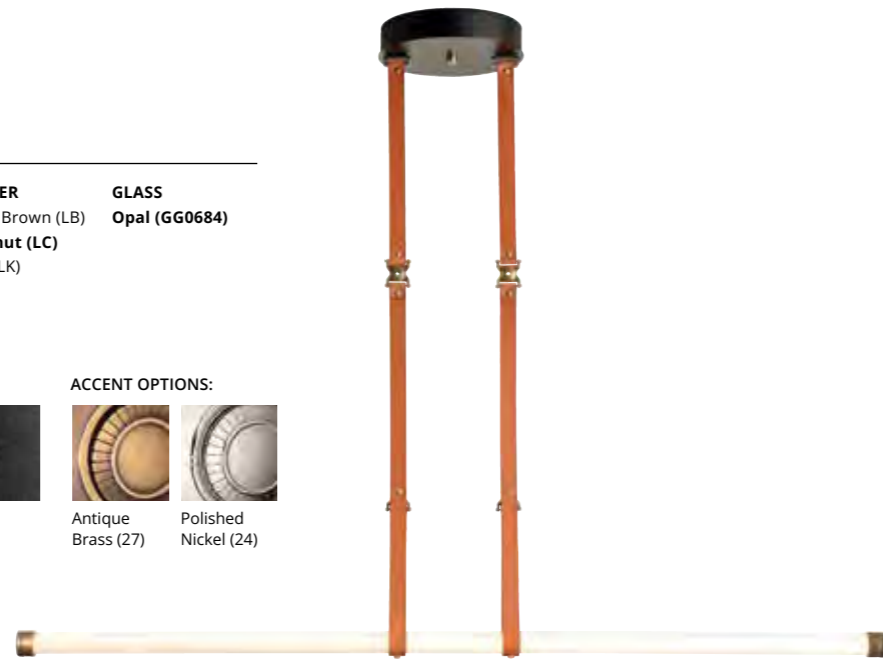

LEATHER OPTIONS:

British Brown (LB)
 Chestnut (LC)
 Black (LK)

ACCENT OPTIONS:

Antique Brass (27)
 Polished Nickel (24)

Please note that natural color variations will occur with genuine leather. Characteristics will differ from hide to hide with how each hide absorbs the dye.