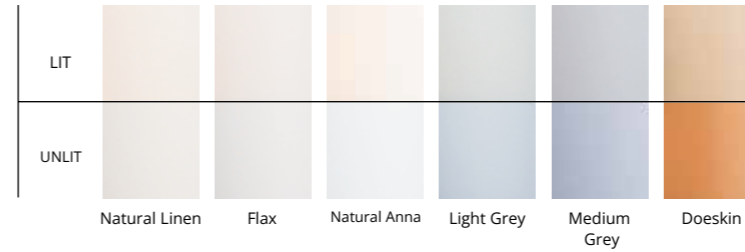

PORTABLE SHADE COLOR OPTIONS

MOREAU TABLE LAMP - 273077 - US PATENT D693,0505
33.4" h x 20" dia - 10.4" sq footprint - 9.6 lbs
dimmer - Medium socket, 150 W max, A19 bulb

ITEM #	FINISH	SHADE
273077-SKT	02 | 82	Flax (SE2011)
	05 | 84	Natural Anna (SF2011)
	07 | 85	Light Grey (SJ2011)
	10 | 86	Medium Grey (SL2011)
	14 | 89	Doeskin (SB2011)
	20 |	Natural Linen (SA2011)