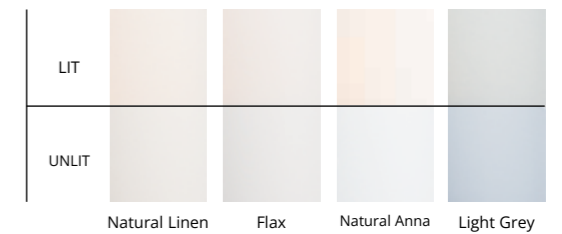

EXOS SHADE COLOR OPTIONS