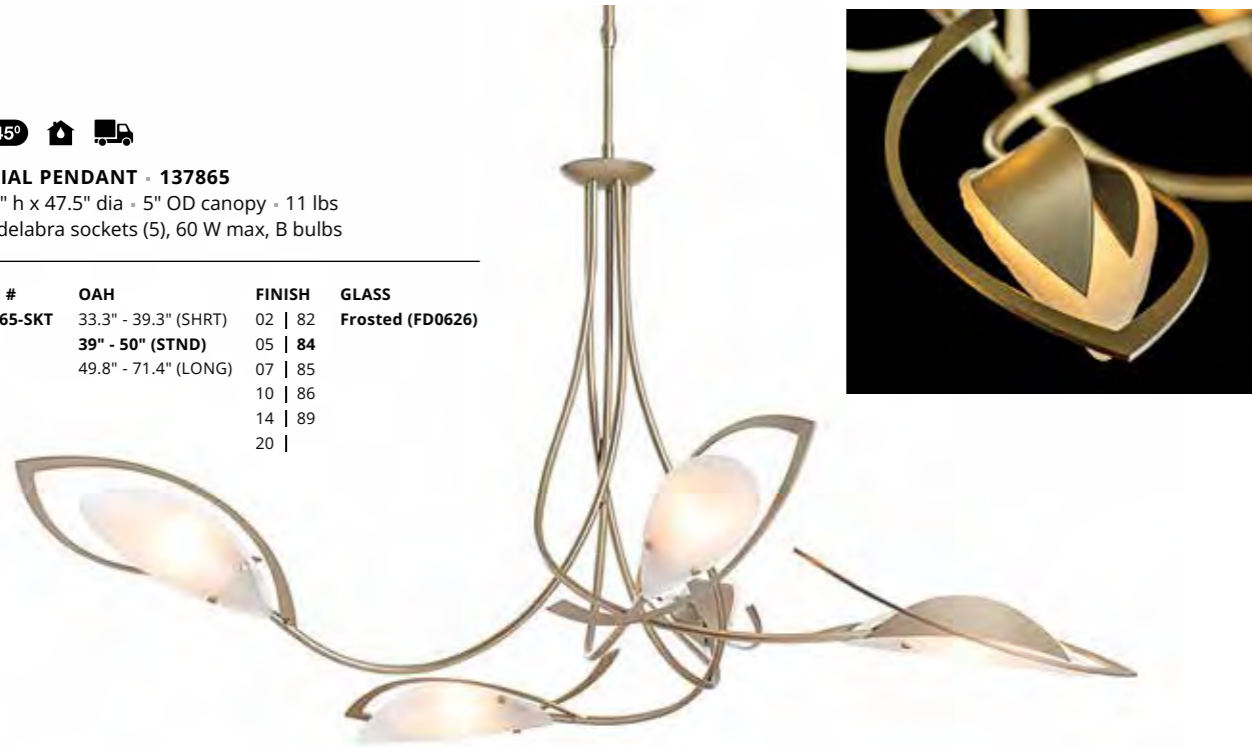

S-45°

AERIAL PENDANT - 137865

22.4" h x 47.5" dia - 5" OD canopy - 11 lbs
Candelabra sockets (5), 60 W max, B bulbs

ITEM #	OAH	FINISH	GLASS
137865-SKT	33.3" - 39.3" (SHRT)	02 82	Frosted (FD0626)
	39" - 50" (STND)	05 84	
	49.8" - 71.4" (LONG)	07 85	
		10 86	
		14 89	
		20	