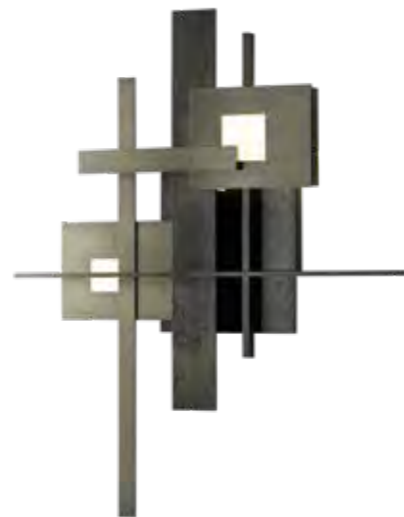

ITEM #	FINISH
217310-LED	02 | 82
	05 | 84
	07 | 85
	10 | 86
	14 | 89
	20 |