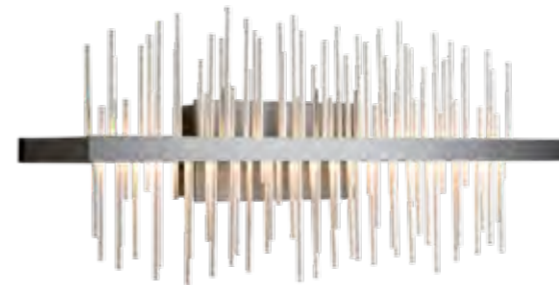

L

GOSSAMER LED SCONCE - 207917

11.5" h x 26" w x 7.4" d • 14.2 lbs
4.5" x 9" backplate • 5.5" vertical mounting ht
940 EST. DELIVERED LUMENS, 24W, 3000K CCT, 90 CRI,
120-277V AC INPUT, ELV 0-10 DIMMING

ITEM #	FINISH	ACCENT
207917-LED	02 | 82	02 | 85
	05 | 84	82 | 86
	07 | 85	84 | 89
	10 | 86	
	14 | 89	
	20 |