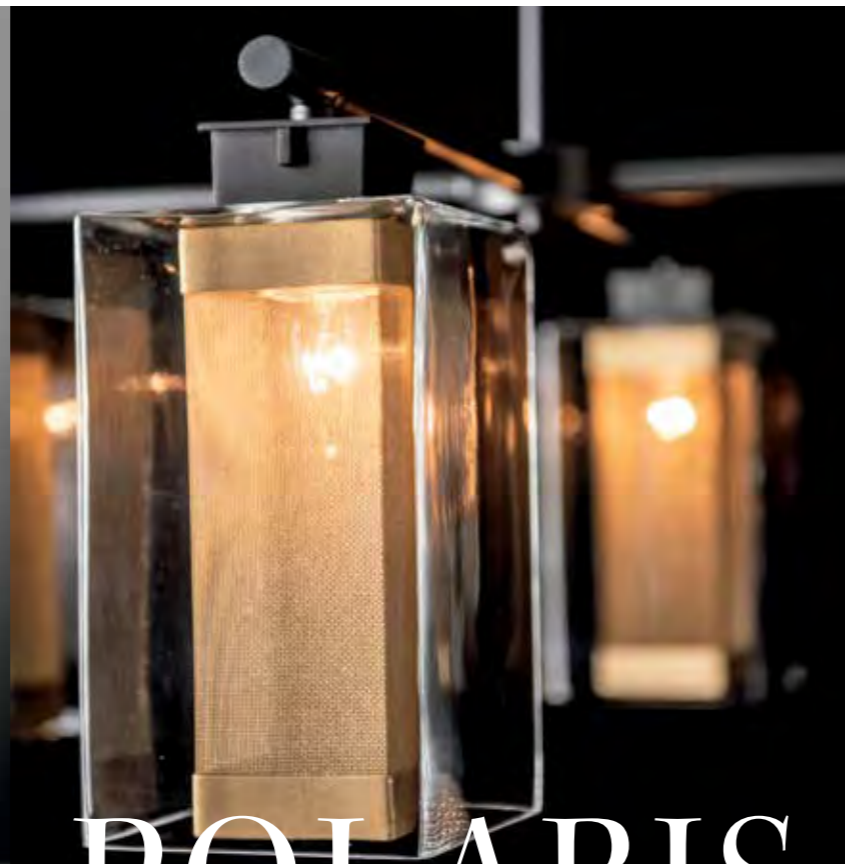

POLARIS SEMI-FLUSH - 356850

14.9" h x 6.8" sq - 5.25" sq canopy - 5.8 lbs
Medium socket, 100 W max, A19 bulb

ITEM #	FINISH	ACCENT	GLASS
356850-SKT	14 | 77 20 | 78 75 | 80	70 | 72	Clear (ZM0707)