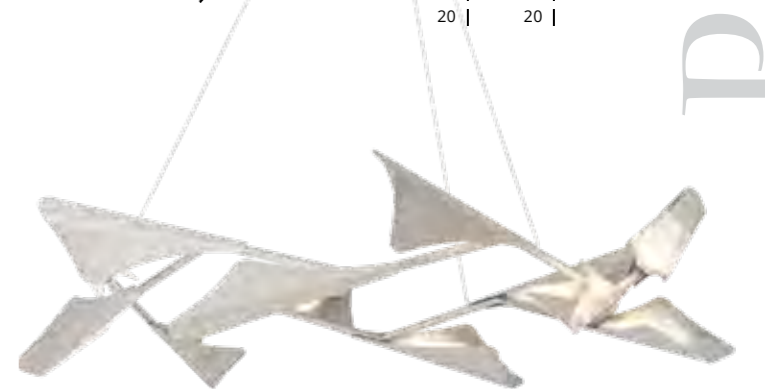

L S-45° AL

PLUME CIRCULAR 8-LIGHT LED PENDANT 135007 - 14.6" h x 37.6" dia - 8" sq canopy - 8.6 lbs
1218 EST. DELIVERED LUMENS, 28W, 3000K CCT, 85 CRI,
120-277V AC INPUT, DIMMING: LINE VOLTAGE, ELV, TRIAC
Base Finish = Canopy / Fixture frame
Accent Finish = Metal diffuser shields

ITEM #	OAH	FINISH	ACCENT
135007-LED	20" - 80" (STND)	02 | 82 05 | 84 07 | 85 10 | 86 14 | 89 20 |	02 | 82 05 | 84 07 | 85 10 | 86 14 | 89 20 |

L S-45° AL

PLUME CIRCULAR 12-LIGHT LARGE LED PENDANT 135008 - 10" h x 49.1" dia - 10.8" OD canopy - 17.4 lbs
1800 EST. DELIVERED LUMENS, 51W, 3000K CCT, 85 CRI,
120-277V AC INPUT, DIMMING: LINE VOLTAGE, ELV, TRIAC
Base Finish = Canopy / Fixture frame
Accent Finish = Metal diffuser shields

ITEM #	OAH	FINISH	ACCENT
135008-LED	18" - 100" (STND)	02 | 82 05 | 84 07 | 85 10 | 86 14 | 89 20 |	02 | 82 05 | 84 07 | 85 10 | 86 14 | 89 20 |