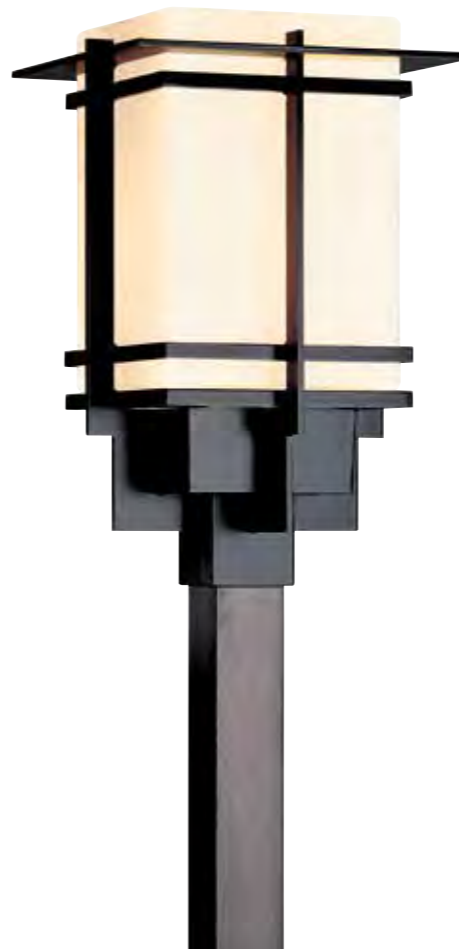

☂ AL

pictured: **TOUROU LARGE SCONCE - 306008**
US PATENT D535,4275 - 13.9" h x 8.3" w x 9.9" d - 6 lbs
6.5" x 5" backplate - 10.6" vertical mounting ht
Medium socket, 100 W max, A19 bulb

ITEM #	FINISH	GLASS
306008-SKT	14 | 77	Opal (GG0093)
	20 | 78	
	75 | 80	

☂ AL

TOUROU MEDIUM SCONCE - 306007
US PATENT D535,4275 - 11.4" h x 6.8" w x 8.2" d - 4 lbs
6.5" x 5" backplate - 8.2" vertical mounting ht
Medium socket, 100 W max, A19 bulb

ITEM #	FINISH	GLASS
306007-SKT	14 | 77	Opal (GG0111)
	20 | 78	
	75 | 80	

☂ AL

TOUROU SMALL SCONCE - 306006
US PATENT D535,4275 - 7.4" h x 5.3" w x 5.9" d - 2.8 lbs
5.5" x 4.8" backplate - 4.3" vertical mounting ht
Medium socket, 75 W max, A19 bulb

ITEM #	FINISH	GLASS
306006-SKT	14 | 77	Opal (GG0110)
	20 | 78	
	75 | 80	

☂ AL

TOUROU LARGE POST LIGHT - 346013
19.1" h x 11.9" sq - 17 lbs - 2.5" sq collar
Medium socket, 150 W max, A19 bulb

ITEM #	FINISH	GLASS
346013-SKT	14 | 77	Opal (GG0084)
	20 | 78	
	75 | 80	

*Post and optional accessories below sold separately.
Offered in all coordinating exterior finish options
(14, 20, 75, 77, 78, 80):*

84" H X 2.5" SQUARE DIRECT BURIAL POST - 390172

71" H X 2.5" SQUARE POST - 390171

23" H X 2.5" SQUARE POST - 390123

3" H X 5" SQ PIER MOUNT - 390011

1.1" H X 5.5" SQUARE BASE COVER - 390020

NEW SQUARE/ROUND POST ADAPTER - 390240

*Allows conversion of our square post head
to a 3" standard round post*