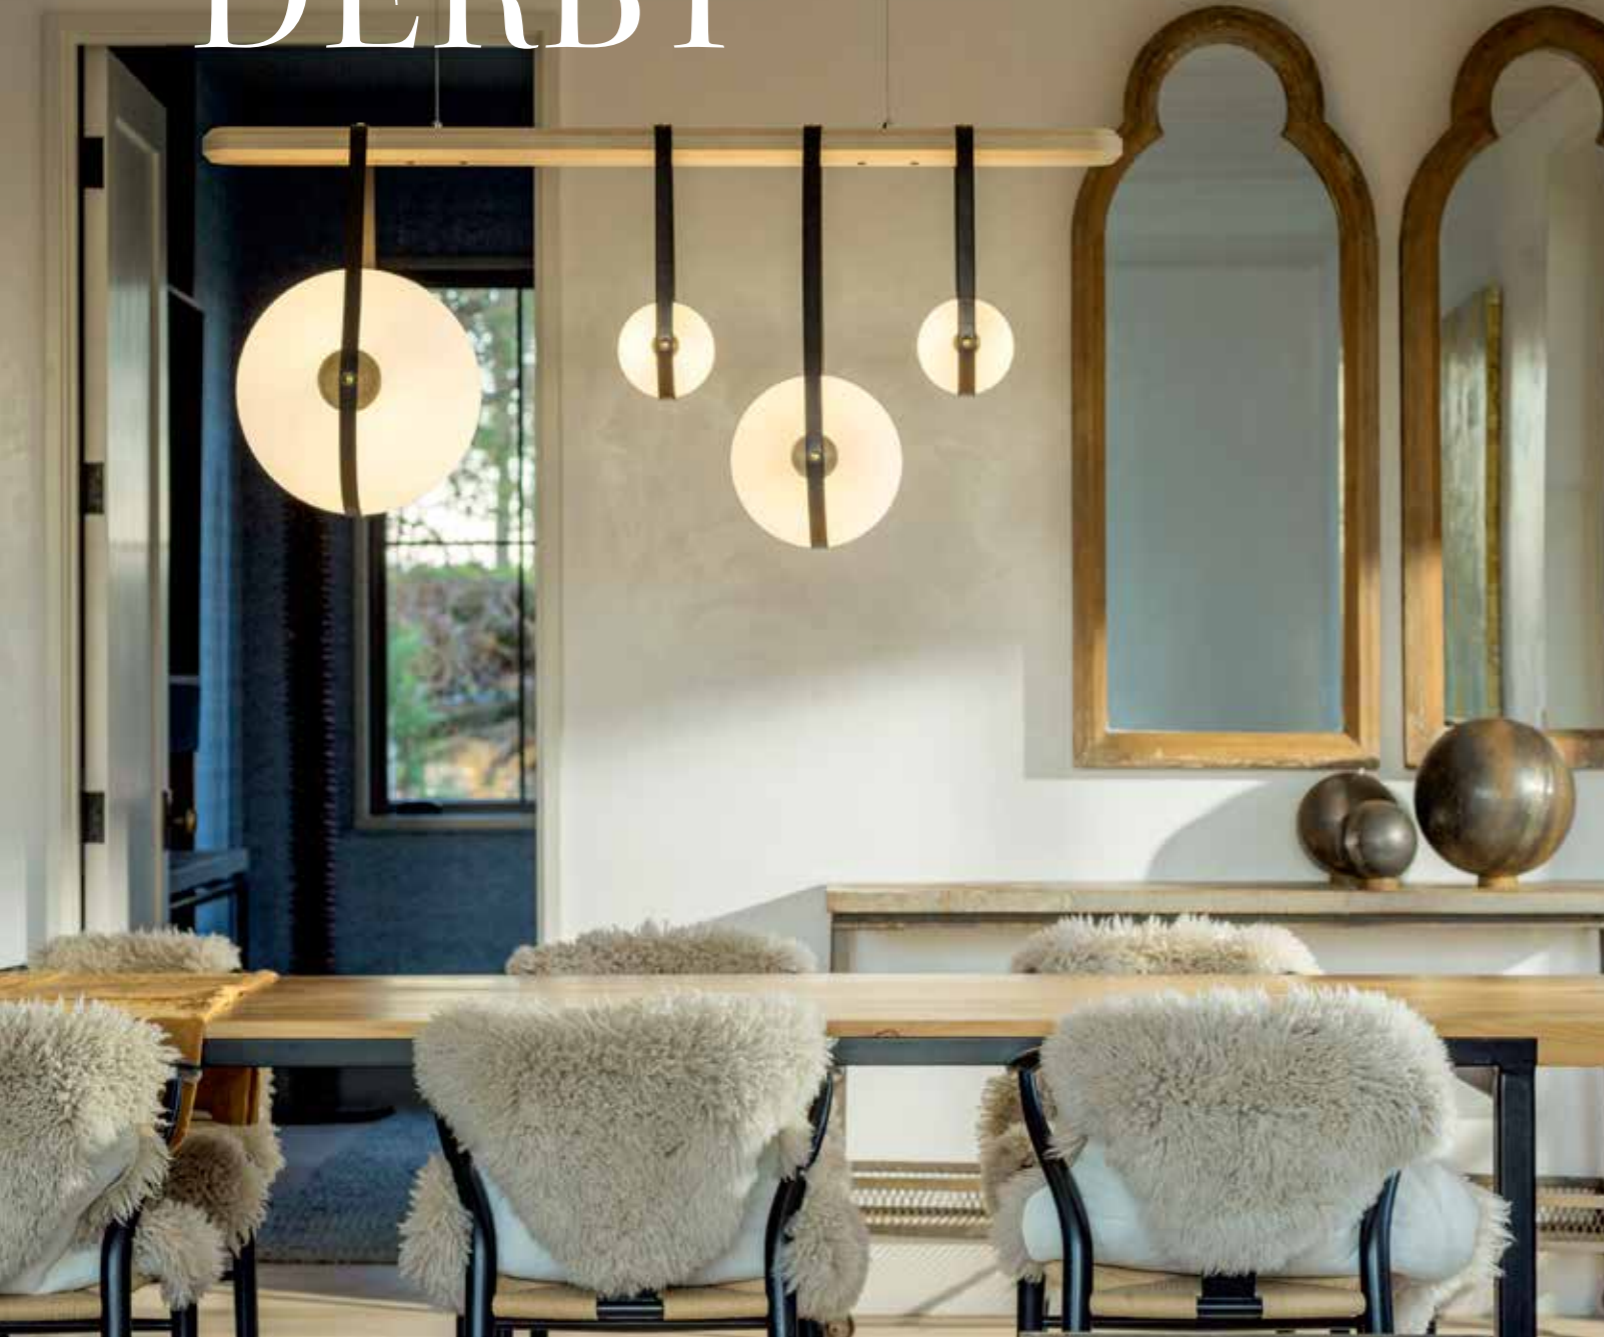

DERBY

L **S-45°**

DERBY 4-LIGHT LED PENDANT - 131043

23.7" h x 52" w x 15.5" d - 4.5" x 27.5" canopy - 31.4 lbs

1420 EST. DELIVERED LUMENS, 5.5W (1), 2.8W (2) AND 5.8W (1), 3000K CCT, 90 CRI, 120V INPUT, DIMMING: ELV

ITEM #	OAH	FINISH	ACCENT	LEATHER	WOOD	GLASS
131043-LED	30" - 120" (STND)	10	Nickel (24) Brass (27)	British Brown (LB) Chestnut (LC) Black (LK)	Maple (WD) Black (WB)	Opal (GG0702)