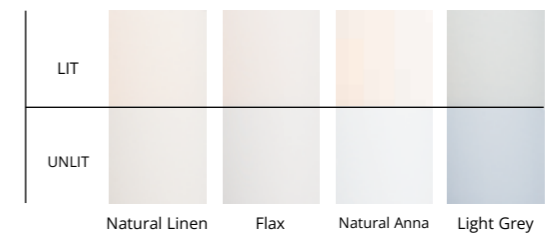

EXOS SHADE COLOR OPTIONS

S-45°

EXOS SMALL SINGLE SHADE PENDANT - 139590

8.6" h x 11.6" dia • 6.1" OD canopy • 77" wire
5 lbs • Medium socket, 100 W max, A19 bulb

ITEM #	OAH	FINISH	SHADE
139590-SKT	11" - 56" (MULT)	02 | 82	Natural Linen (SA1099)
	Multi-height	05 | 84	Flax (SE1099)
	stem kit includes:	07 | 85	Natural Anna (SF1099)
	(3) 12" pipes	10 | 86	Light Grey (SJ1099)
	(1) 6" pipe	14 | 89	
	(1) 3" pipe	20 |