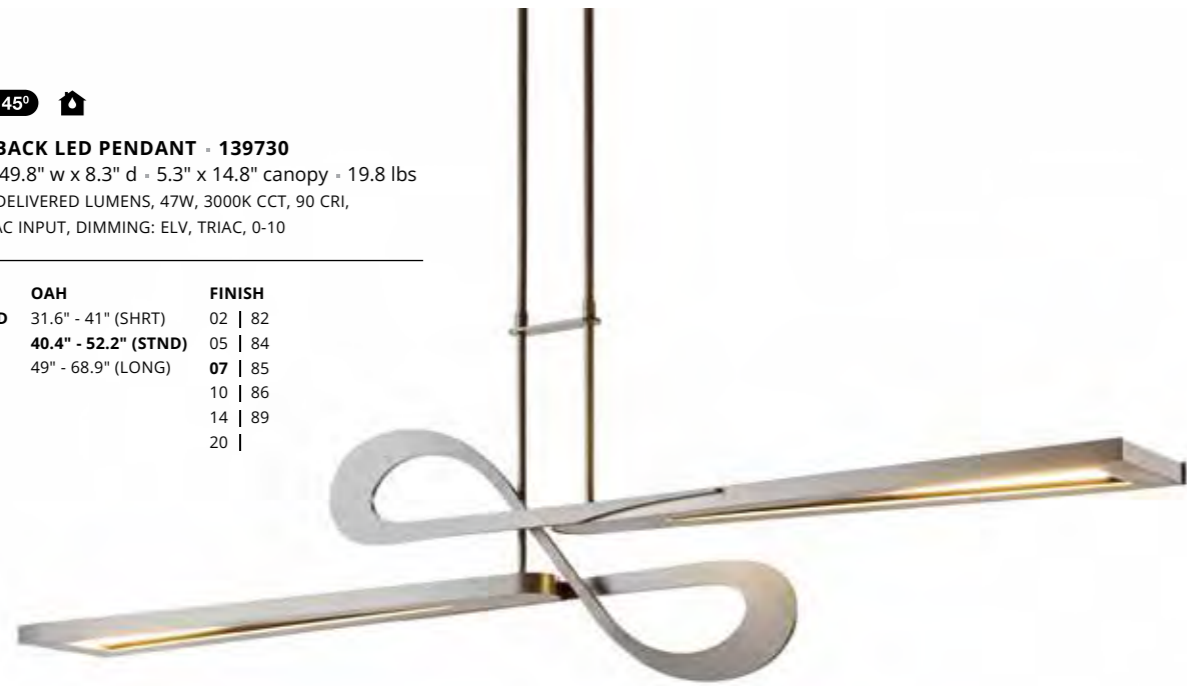

L S1-45°

SWITCHBACK LED PENDANT - 139730

15.3" h x 49.8" w x 8.3" d - 5.3" x 14.8" canopy - 19.8 lbs
1830 EST. DELIVERED LUMENS, 47W, 3000K CCT, 90 CRI,
120-277V AC INPUT, DIMMING: ELV, TRIAC, 0-10

ITEM #	OAH	FINISH
139730-LED	31.6" - 41" (SHRT)	02 | 82
	40.4" - 52.2" (STND)	05 | 84
	49" - 68.9" (LONG)	07 | 85
		10 | 86
		14 | 89
		20 |