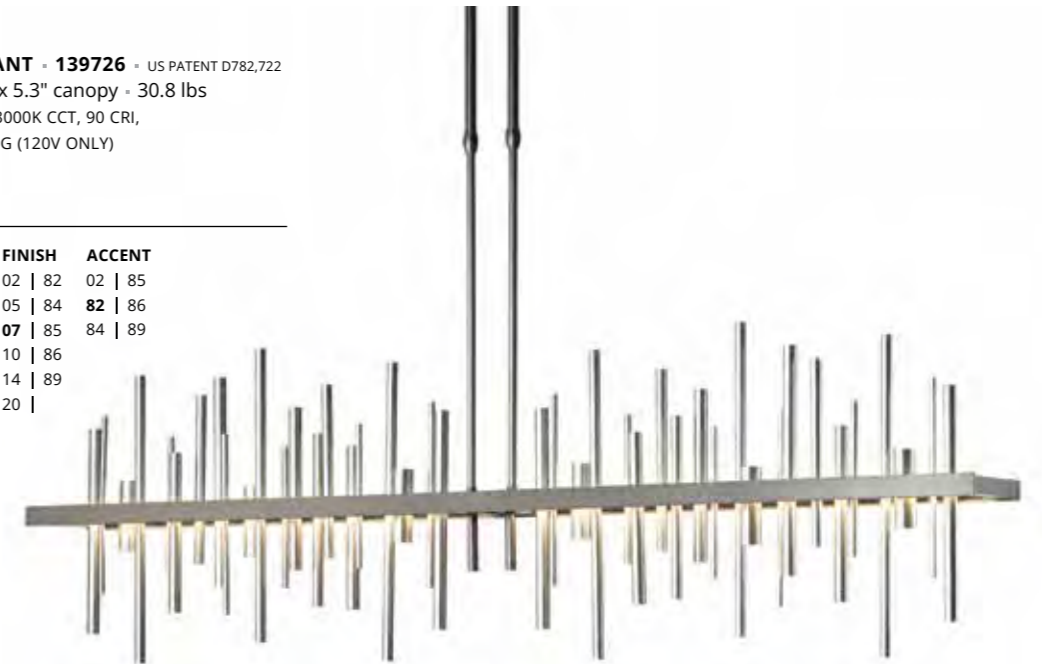

CITYSCAPE LARGE LED PENDANT - 139726 - US PATENT D782,722

15.5" h x 51.9" w x 5.3" d - 14.8" x 5.3" canopy - 30.8 lbs
2400 EST. DELIVERED LUMENS, 57W, 3000K CCT, 90 CRI,
120-277V AC INPUT, ELV 0-10 DIMMING (120V ONLY)
Base Finish = Canopy / Fixture
Accent Finish = Decorative rods

ITEM #	OAH	FINISH	ACCENT
139726-LED	30" - 41.8" (SHRT)	02 | 82	02 | 85
	39.6" - 51.6" (STND)	05 | 84	82 | 86
	51.1" - 63.1" (LONG)	07 | 85	84 | 89
		10 | 86	
		14 | 89	
		20 |