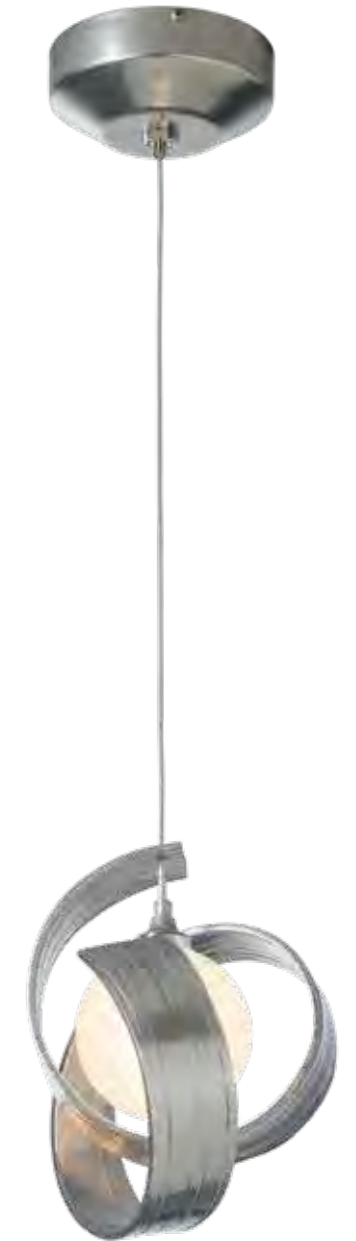

S-45° AL

NEW RIZA LOW VOLTAGE MINI PENDANT

161186 - 8.1" h x 9.1" dia - 5.5" OD canopy can
4.2 lbs - G4 socket, 4 W, G4 bulb

ITEM #	OAH	FINISH	GLASS
161186-SKT	11" - 80" (STND)	02 | 82	Opal (GG0711)
		05 | 84	
		07 | 85	
		10 | 86	
		14 | 89	
		20 |	

RIZA