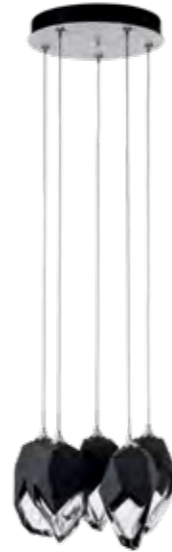

NEW CHRYSALIS 5-LIGHT LARGE CRYSTAL PENDANT - 131138

11.6" h x 16.1" dia - 12.3" OD canopy - 14 lbs
G4 sockets (9), 4 W, G4 LED bulbs
Note: Canopy can will always be finished in -10 Black

ITEM #	OAH	FINISH	CRYSTAL
131138-SKT	15" - 80" (STND)	02 | 82	White (WP0755)
	15" - 130" (LONG)	05 | 84	Black (BP0755)
		07 | 85	
		10 | 86	
		14 | 89	
		20 |