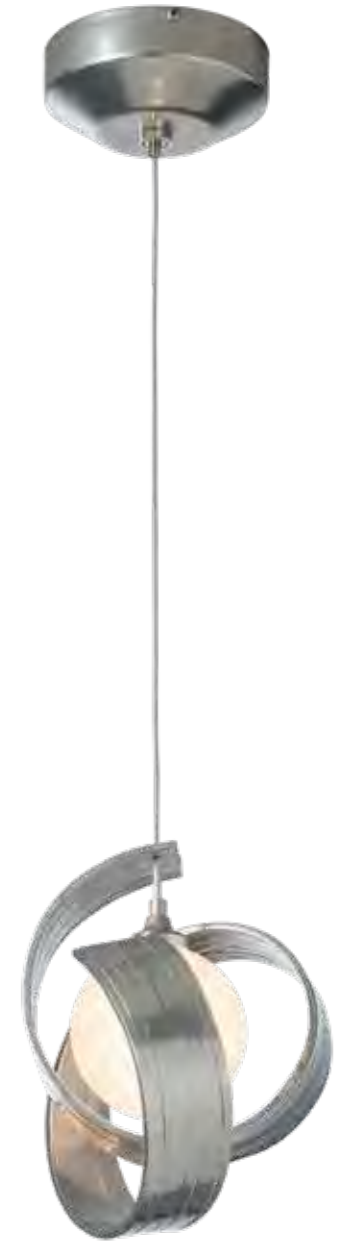

S-45° AL

NEW RIZA LOW VOLTAGE MINI PENDANT

161186 - 8.1" h x 9.1" dia - 5.5" OD canopy can
4.2 lbs - G4 socket, 4 W, G4 bulb

ITEM #	OAH	FINISH	GLASS
161186-SKT	11" - 80" (STND)	02 | 82	Opal (GG0711)
		05 | 84	
		07 | 85	
		10 | 86	
		14 | 89	
		20 |