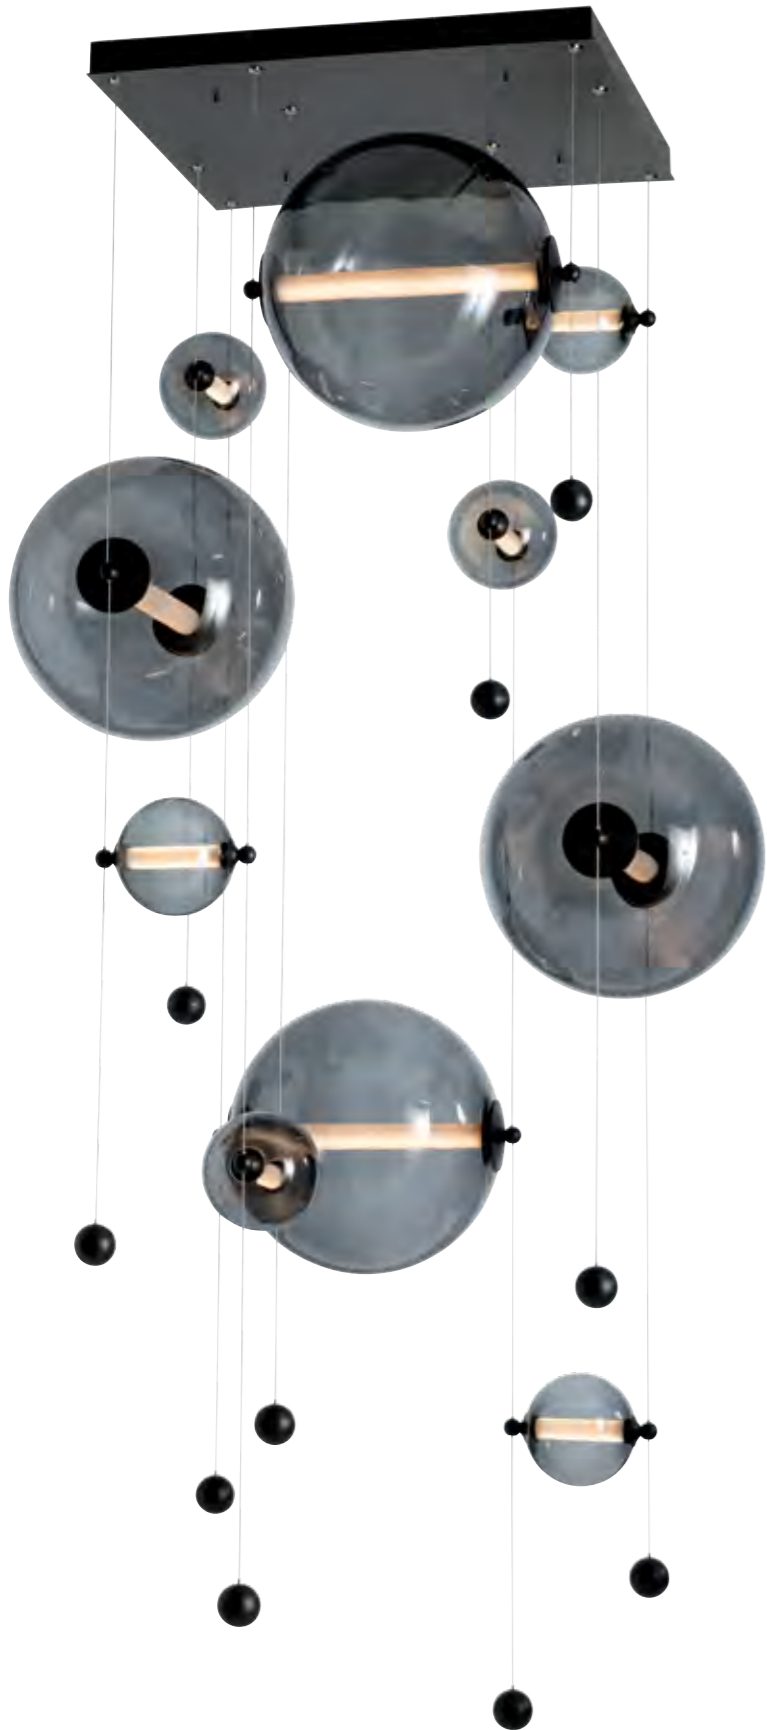

LED TECHNOLOGY

Glass globes are individually lit via a frosted LED tube, powered by low-voltage cables.

CUSTOM OPTIONS

Working with local Vermont artisans, we can create custom colors and shapes to suit any design needs.

ADJUSTABLE

True to its namesake, the Abacus moves up and down its cable "rails" by virtue of tiny grippers on each side that, when squeezed, free the globe to slide and stop exactly where you want to position it.