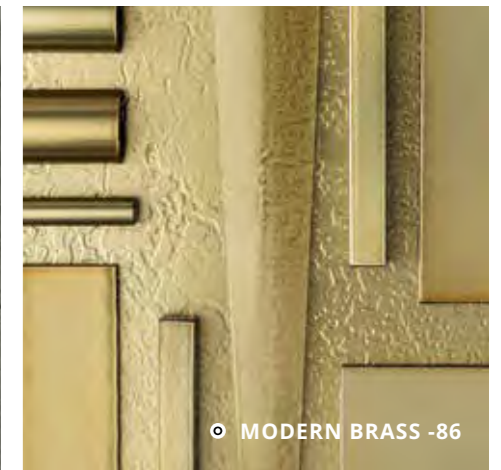

Maple Landmark
Middlebury, Vermont

Blown Glass

⑨

Simon Pearce Glass
Quechee, Vermont

FINISHES

● = TRANSLUCENT
○ = OPAQUE

COASTAL OUTDOOR FINISHES

Hubbardton Forge offers some of the most robust, environmentally-friendly finishes available for exterior lighting fixtures, and continuously works to improve durability with new formulations that are rigorously tested.