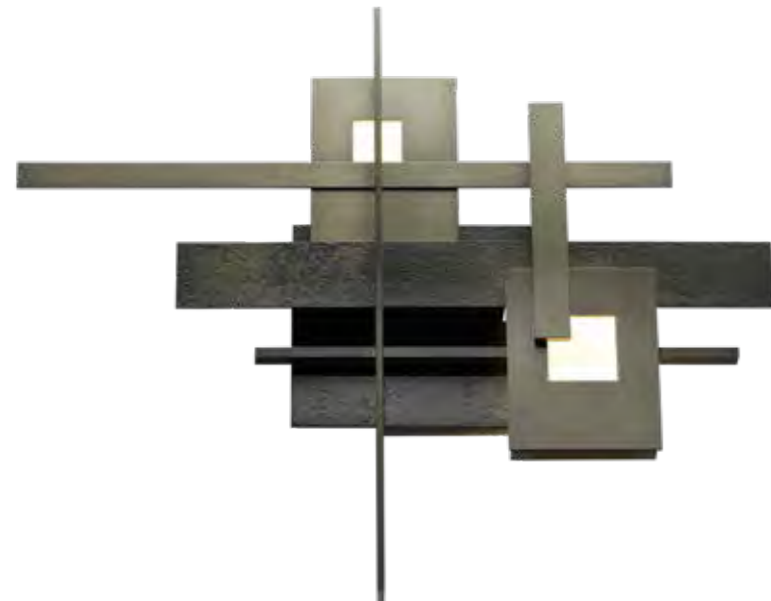

ADA

APERTURE VERTICAL SCONCE - 217520
21.5" h x 6.5" w x 3.2" d - 10.5 lbs
4.8" x 10.3" backplate - 10" vertical mounting ht
G9 socket, 40 W max, G9 bulb, incl

ITEM #	FINISH	GLASS
217520-SKT	02 | 82	White Art Glass (BB0273)
	05 | 84	Topaz Glass (ZB0273)
	07 | 85	
	10 | 86	
	14 | 89	
	20 |	

APERTURE GLASS
OPTIONS:

White Art Glass   Topaz Art Glass

ADA

APERTURE SCONCE - 217510
12.9" h x 8.1" w x 3.2" d - 8 lbs
4.8" x 6.9" backplate - 4.1" vertical mounting ht
G9 socket, 40 W max, G9 bulb, incl

ITEM #	FINISH	GLASS
217510-SKT	02 | 82	White Art Glass (BB0292)
	05 | 84	Topaz Glass (ZB0292)
	07 | 85	
	10 | 86	
	14 | 89	
	20 |	

ADA

PLANAR LED SCONCE - 217310
26.9" h x 19" w x 3.6" d - 16.8 lbs
2.25" x 7.5" backplate - 13.6" vertical mounting ht
910 EST. DELIVERED LUMENS, 24W, 3000K CCT, 90 CRI,
INPUT- 100-277V, ELV DIMMING
Note: Can hang vertically or horizontally

ITEM #	FINISH
217310-LED	02 | 82
	05 | 84
	07 | 85
	10 | 86
	14 | 89
	20 |

TROVE LED SCONCE - 202015
20.1" h x 6.5" w x 4.2" d - 10.7 lbs
20.1" x 6.5" backplate - 17.1" vertical mounting ht
250 EST. DELIVERED LUMENS, 4.5W, 3000K CCT, 90 CRI
120V AC INPUT, ELV DIMMING

ITEM #	FINISH	ELEMENT
202015-LED	02 | 82	Crystal (CR)
	05 | 84	
	07 | 85	
	10 | 86	
	14 | 89	
	20 |	

ADA

RHAPSODY LED SCONCE - 205440
26.6" h x 8.6" w x 3.5" d - 9.8 lbs
4.9" x 4.9" backplate - 24.2" vertical mounting ht
350 EST. DELIVERED LUMENS, 15W, 3000K CCT
90 CRI, 120V AC INPUT, ELV DIMMING

ITEM #	FINISH	ACCENT	ELEMENT
205440-LED	02 | 82	02 | 82	Crystal (CR)
	05 | 84	05 | 84	
	07 | 85	07 | 85	
	10 | 86	10 | 86	
	14 | 89	14 | 89	
	20 |	20 |	

ADA

STITCH SCONCE - 202101
26.8" h x 5.4" w x 4" d - 13 lbs
25.8" x 5" backplate - 13.4" vertical mounting ht
GU10 sockets (2), 50 W max, MR Reflector bulbs

ITEM #	FINISH	ELEMENT
202101-SKT	02 | 82	Crystal (CR)
	05 | 84	
	07 | 85	
	10 | 86	
	14 | 89	
	20 |