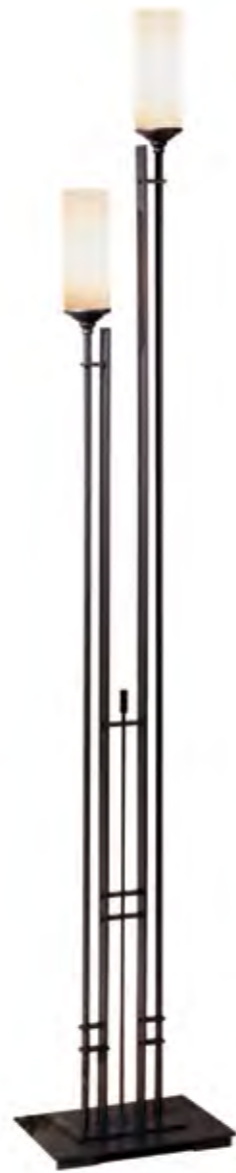

PORTABLE SHADE COLOR OPTIONS

LIT					
UNLIT					
	Natural Linen	Natural Anna	Light Grey	Medium Grey	Doeskin

METRA DOUBLE TABLE LAMP - 268421
26.9" h - 5" x 5" footprint - 4 lbs - dimmer
Medium socket, 150 W max, A19 bulb

ITEM #	FINISH	SHADE
268421-SKT	02 | 82	Natural Anna (SF1755)
	05 | 84	Light Grey (SJ1755)
	07 | 85	Medium Grey (SL1755)
	10 | 86	Doeskin (SB1755)
	14 | 89	Natural Linen (SA1755)
	20 |