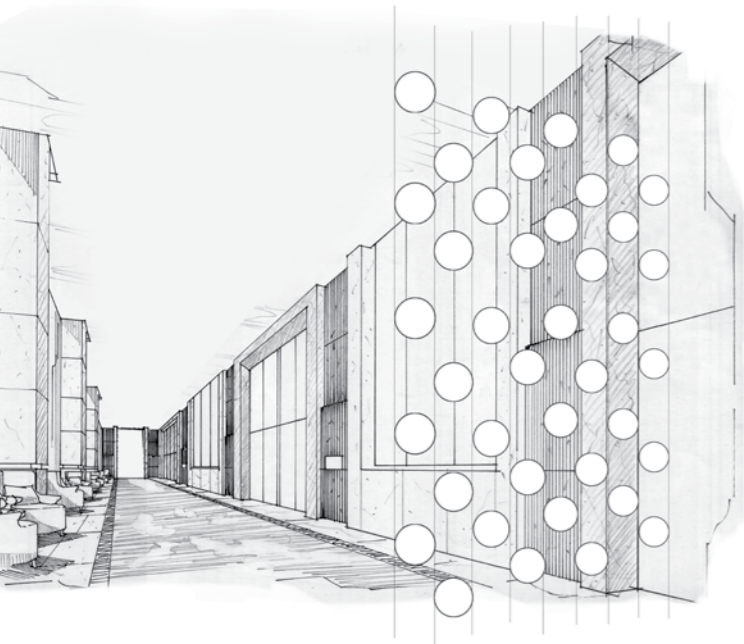

LED TECHNOLOGY

Glass globes are individually lit via a frosted LED tube, powered by low-voltage cables.

CUSTOM OPTIONS

Working with local Vermont artisans, we can create custom colors and shapes to suit any design needs.

ADJUSTABLE

True to its namesake, the Abacus moves up and down its cable "rails" by virtue of tiny grippers on each side that, when squeezed, free the globe to slide and stop exactly where you want to position it.