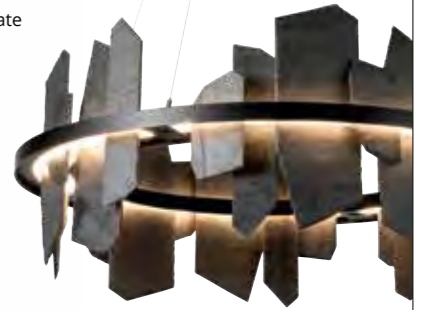

We thank you for your support.
 Maria L. Mullen
 CEO

HUBBARDTON FORGE.

PARTNERSHIPS

We work with local partners and artisans who provide many of the components used in making our products. This allows us a level of quality that is unparalleled. Our partners work with us to develop the exact pieces, whether it be LED technology or chiseled slate, maple wood or handcrafted leather, handblown glass or linen shades. Involving our local partners throughout the process ensures the best possible end product. Local partnerships also allow us to ensure reliability in our deliveries, helping you keep your promises to clients.

RELIABLE. AMERICAN. MAKERS.

Blown Glass

①

AO Glass
Burlington, Vermont

Leather

②

Appalachian Stitching Co.
Littleton, New Hampshire

Slate